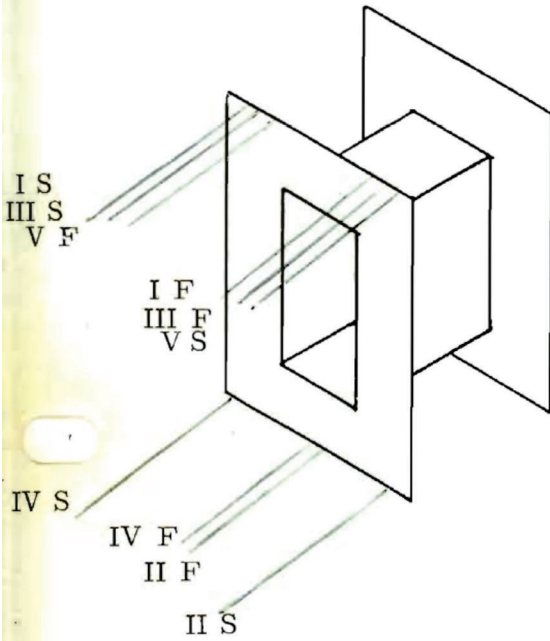

REICHENBACH ENGINEERING CO., INC.

SPECIALISTS IN QUALITY AUDIO TRANSFORMERS

6887 Farmdale Ave., Bldg. 10 • North Hollywood, Ca. 91605 • Telephone: (213) 765-6040

BOBBIN NY 6
 CORE LE 25 .014 Hi Ni SGL
 CASE HE 20 in HE 30
 TERMINAL 7" 30 Ga
 EMBEDMENT _____

NO. 81202
 DATE Nov. 10, 1980
 CUSTOMER NO. JE-44K-DX
 SERVICE 150 Ω to 15K
for moving coil cartridge

	USE	DCR	WIRE	TURNS	TAP	INSULATION
I	PRI		34ss	243		10 L. .0007 K
II	SEC	∅	44ss	1218		13 L. .0007 K