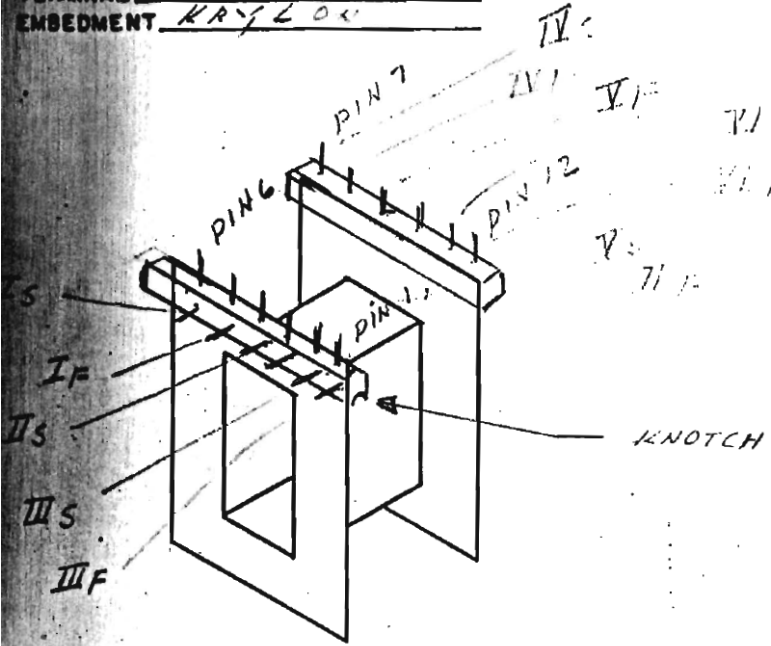

NO. LS 1K4X150-PC
 DATE FEB 21, 1997
 CUSTOMER NO. BOB HOLMES
 SERVICE 1/15 TO 4X150

	USE	DCR	WIRE	TURNS	TAP	INSULATION
I	SEC		38	600		