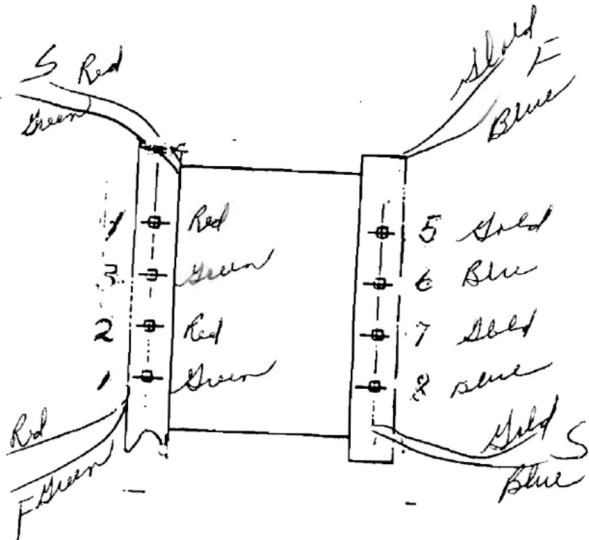

NO. RE 123 F PC
 DATE _____
 CUSTOMER NO. _____
 SERVICE _____

USE	DCR	WIRE	TURNS	TAP	INSULATION
1		33	660		