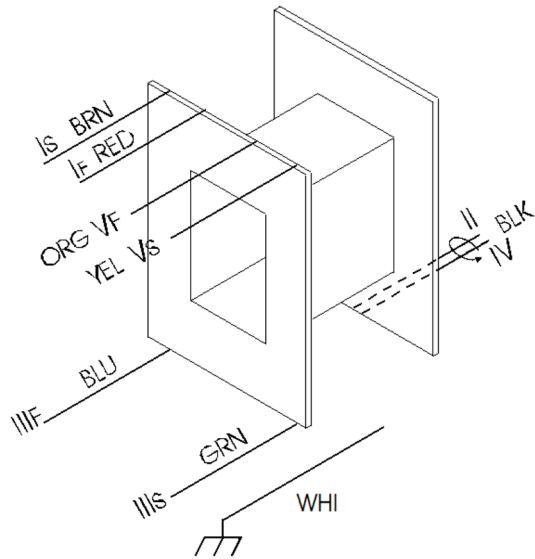

9050 Independence Ave.
 Canoga Park, California 91304
 ☎ (818) 993-4644 ☒ (818) 993-4604

Bobbin:	1/4 x 1/4	Part №:	RE-0887
Core:	2425 EL 8414	Date:	September 16, 2009
Case:	112-1000 MuMetal	Customer:	
Terminals:	30 Ga 9"	Service:	150/600 : 15K
Embedment:			

	Use:	Notes:	Wire:	Turns	Tap	Insulation
I	<u>Pri</u>		<u>38 SPN</u>	335		9 L 0.001 P. Mylar