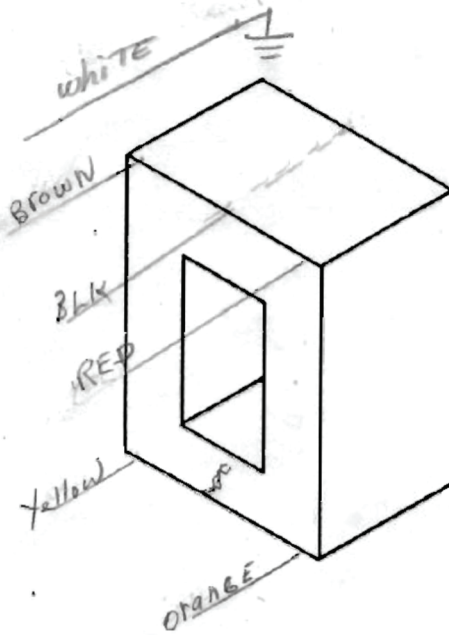

NO. 8392-QE 4436  
 DATE SEP 26 1983  
 CUSTOMER NO. Q8  
 SERVICE 5K TO 6000 + 28

USE	DCR	WIRE	TURNS	TAP	INSULATION
1 SEC		33 SS	668		3L. <del>TYPE</del> type