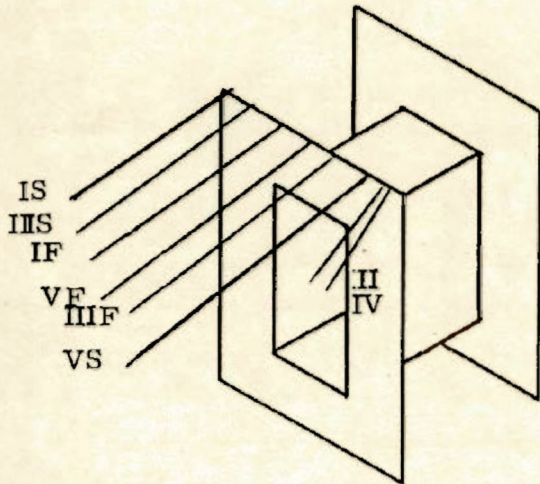

NO. GE 3436 (73103-2)  
 DATE Jan. 10, 1974; Apr. 25  
 CUSTOMER NO. Quad-Eight  
 SERVICE 5K/20K to 800

USE	DCR	WIRE	TURNS	TAP	INSULATION
					2M56 W/Pi-100 B-01