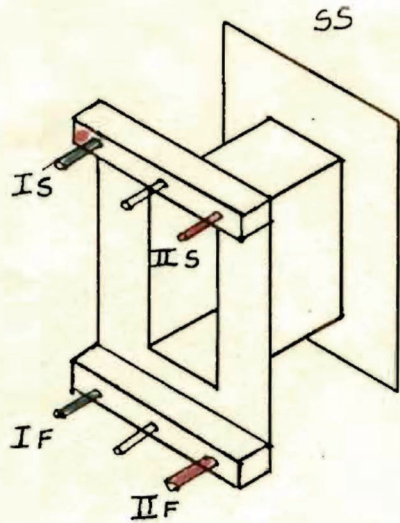

NO. JE-8552
 DATE JUNE 3, 1985
 CUSTOMER NO. JENSEN
 SERVICE 1:1 REF JE-112 PC

	USE	DCR	WIRE	TURNS	TAP	INSULATION
I	PRI		33 ss	1440 1/2		
II	SEC		34 ss	1440 1/2		