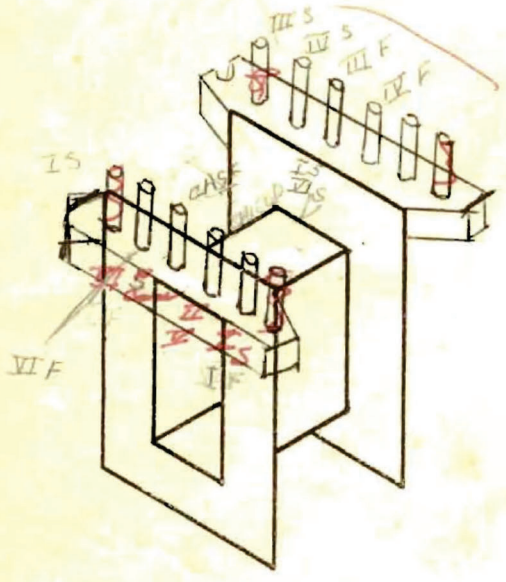

BOBBIN 3/8 12 PIN HORIZONTAL PC  
 CORE EI-375 .014 60 NI  
 CASE MR-159-184-1225 MV  
 TERMINAL ROBBIN  
 EMBEDMENT \_\_\_\_\_

NO. JE-25KB-BPC  
 DATE NOV 7 1977  
 CUSTOMER NO. \_\_\_\_\_  
 SERVICE 25K TO 150/600~

	USE	DCR	WIRE	TURNS	TAP	INSULATION
I	PR1		42SS	4326	-	1L
II	SHIELD		0007CV	1		3L