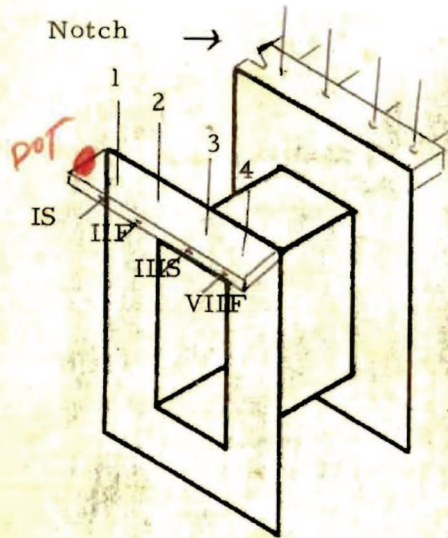

BOBBIN 4-4598
 EI 21 29 Ga M6 W/Keepers
 PC Pins
 EMBEDMENT

NO. JE-125-S PC (76711)
 DATE July 28, 1976
 CUSTOMER NO. Jensen
 SERVICE 1:2.5 +24 600

	USE	DCR	WIRE	TURNS	TAP	INSULATION
I	PRI		#31	270		
II	PRI		31			
III	SEC		32			
IV	SEC		32			
V	SEC		32			
VI	SEC		32			
VII	SEC		32			