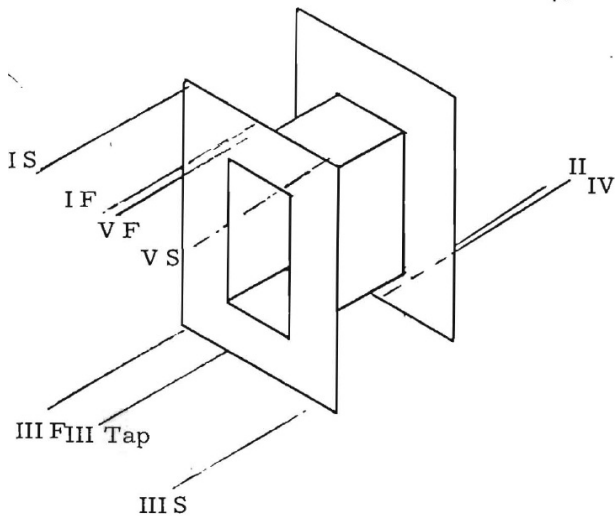

NO. JE-11P-1T (7721)  
 DATE 2-7-77 Rev. 1-19-81 JUL 1  
 CUSTOMER NO. Jensen  
 SERVICE 1:1 Rs 412 to 988  $\Omega$   
R 10K to 100K

SS  
 JE  
 11P-1

USE	DCR	WIRE	TURNS	TAP	INSULATION