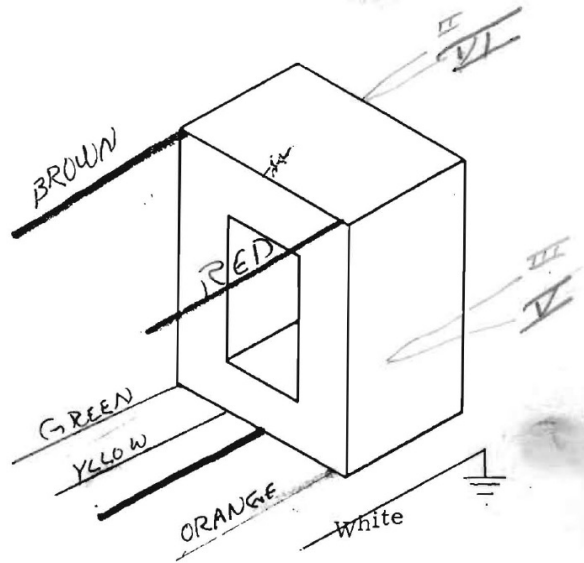

NO. JE-11P-1T (7721)  
 DATE 2-7-77 Rev. 1-19-81 JUL 1  
 CUSTOMER NO. Jensen  
 SERVICE 1:1 Rs 412 to 988  $\Omega$   
R 10K to 100K

SS  
 JE  
 11P-1

USE	DCR	WIRE	TURNS	TAP	INSULATION