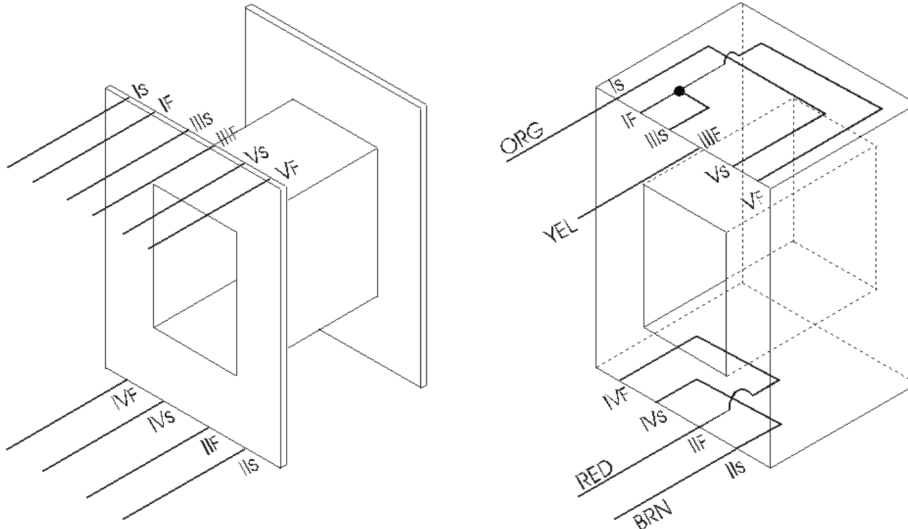

4487 Ish Drive  
 Simi Valley, CA 93063  
 (818) 993-4644

<b>Bobbin:</b>	EI-1/2" <b>Ht=0.910"max</b>	<b>Part No:</b>	ET9061
<b>Core:</b>	1/2" EI 29 M6 steel	<b>Date:</b>	September 26, 2020
<b>Case:</b>	(No Channel Frame)	<b>Customer:</b>	Orphan Audio
<b>Terminals:</b>	9" Leads 30ga	<b>Service:</b>	Electrodyne ACN-3
<b>Embedment:</b>			Output 1 : 2.125

	Use:	Notes:	Wire:	Turns	Tap	Insulation
I	Sec		37 spn	400		W=18.3mm P= 0.183