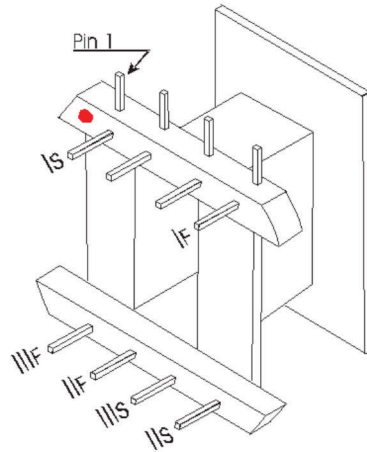

4487 Ish Drive
 Simi Valley, CA 93063
 (818) 993-4644

Bobbin:	EE2425 x 1/4" T.J. Assy. 9309-1-GFG	Part No:	CMOT-5PC
Core:	EE-2425 or EE Steel	Date:	September 2, 2022
Case:	None	Customer:	
Terminals:	PC Pins (8)	Service:	Bi-filar Output
Embedment:			

	Use:	Notes:	Wire:	Turns	Tap	Insulation