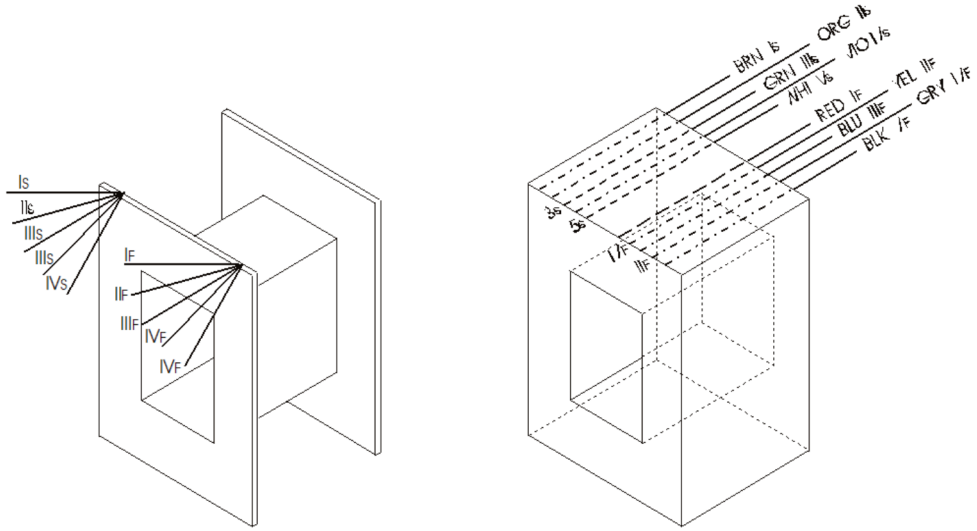

9050 Independence Ave.  
 Canoga Park, California 91304  
 ☎ (818) 993-4644 ✉ (818) 993-4604

<b>Bobbin:</b>	5/8 x 5/8	<b>Part №:</b>	CMOP-2
<b>Core:</b>	625 EI	<b>Date:</b>	July 3, 2013
<b>Case:</b>	CF-H	<b>Customer:</b>	
<b>Terminals:</b>	9" 26 ga	<b>Service:</b>	
<b>Embedment:</b>			Pentafilar Output

	Use:	Notes:	Wire:	Turns	Tap	Insulation	Winding Comments
1			26 AWG	475		41 Mylar Tape	W-21 25 Pitch-0.625