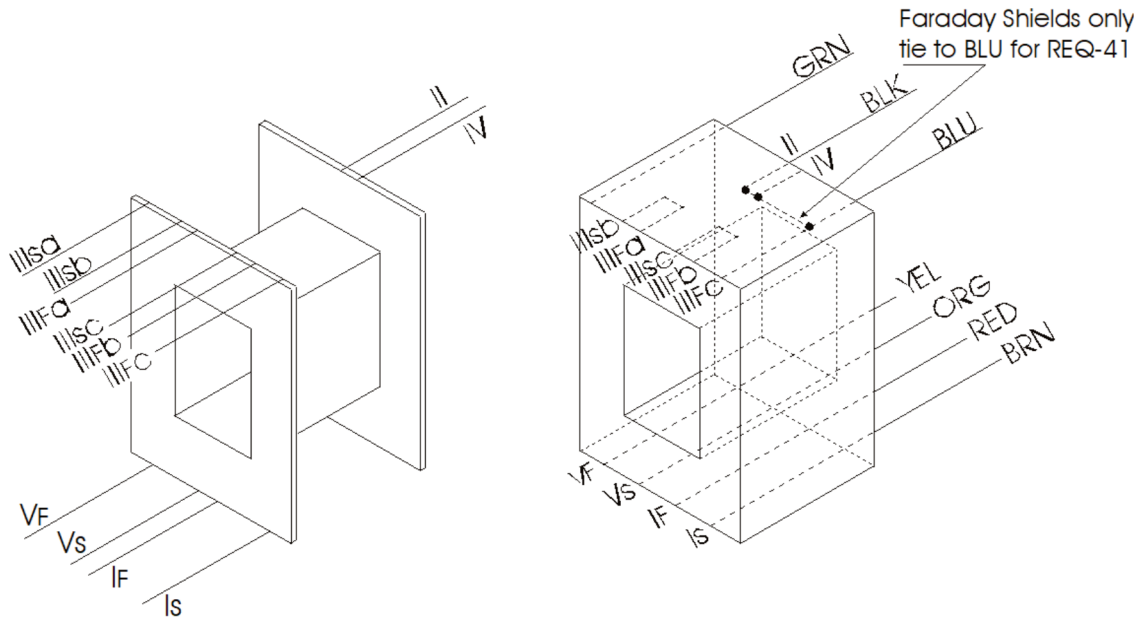

9050 Independence Ave.  
 Canoga Park, California 91304  
 ☎ (818) 993-4644 ☎ (818) 993-4604

<b>Bobbin:</b>	5/8 x 3/4	<b>Part No:</b>	CMO-10/600-150H
<b>Core:</b>	ET62 HiNi [Low nickel optional]	<b>Date:</b>	September 30, 2005
<b>Case:</b>	HA CF & Shields SH100 2-Slot	<b>Customer:</b>	Requisite Audio
<b>Terminals:</b>	9" 26ga	<b>Service:</b>	Output Transformer
<b>Embedment:</b>	Arylic		4:1

	Use:	Notes:	Wire:	Turns	Tap	Insulation
I	Sec		33 enn	400		6l 1 mil Mylar