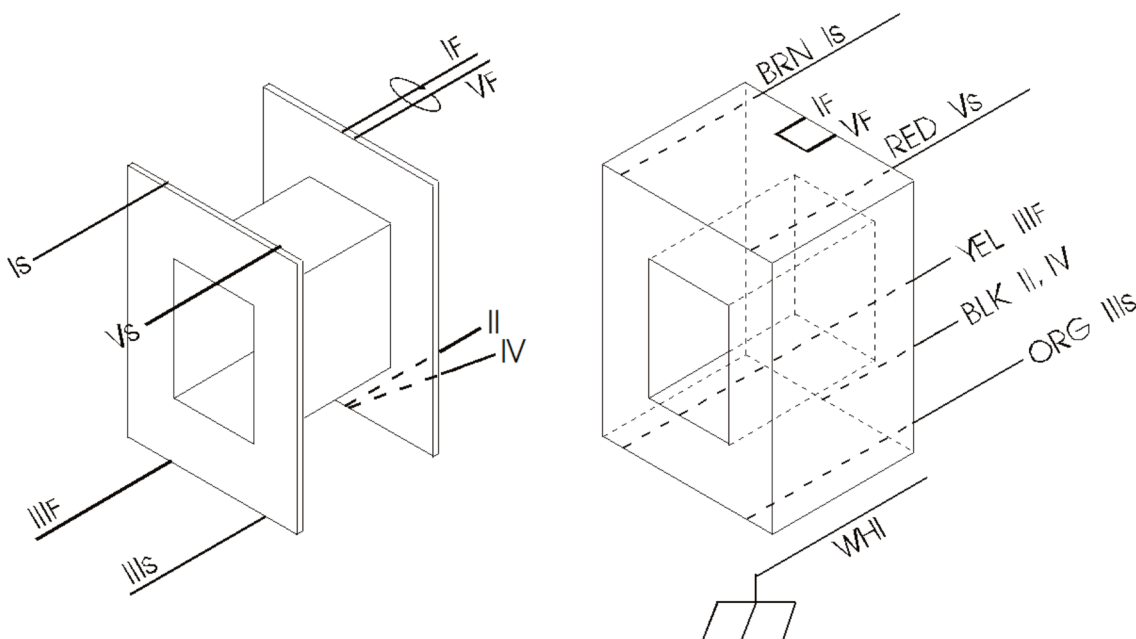

9050 Independence Ave.
 Canoga Park, California 91304
 ☎ (818) 993-4644 ☎ (818) 993-4604

Bobbin:	1/4 x 3/8	NY 029	Part No:	CMMI-3.5B3V
Core:	2425 LE 8414		Date:	November 21, 2008
Case:	ZMC 112-1000		Customer:	Marquette
Terminals:	9" Leads	30ga	Service:	Microphone Input
Embedment:	E-Cast F-82			150 : 1838

	Use:	Notes:	Wire:	Turns	Tap	Insulation
I	Pri		38 ss	210	{A}	10 L P Mylar 1 mil