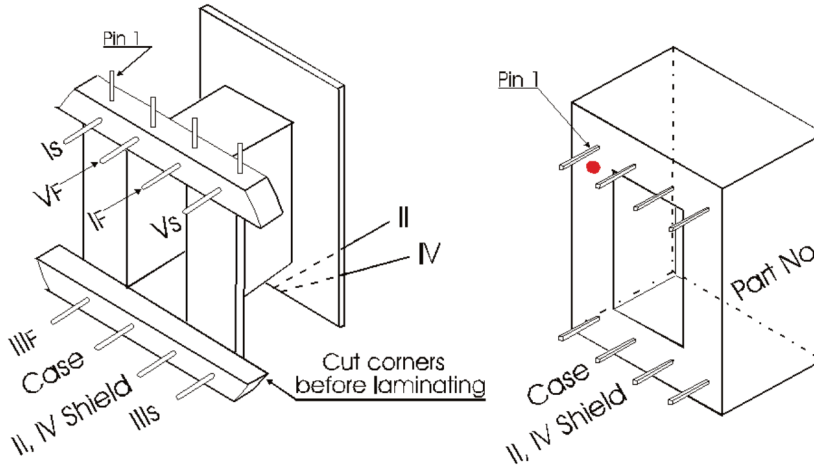

9050 Independence Ave.
 Canoga Park, California 91304
 ☎ (818) 993-4644 ☎ (818) 993-4604

Bobbin:	1/4 x 1/4 GF Cosmo 2-03461	Part No:	CMMI-2PCA
Core:	2425LE 8414	Date:	January 2, 2013
Case:	ZMC 112 x 0875 MU	Customer:	
Terminals:	PC 8-Pin	Service:	37.5,150 : 600
Embedment:	E-Cast F-82		Mic input transformer

	Use:	Notes:	Wire:	Turns	Tap	Insulation	
I	Pri		37 spn	300		4L. 0.001" Plain Mylar	W=10.6 P=0.141