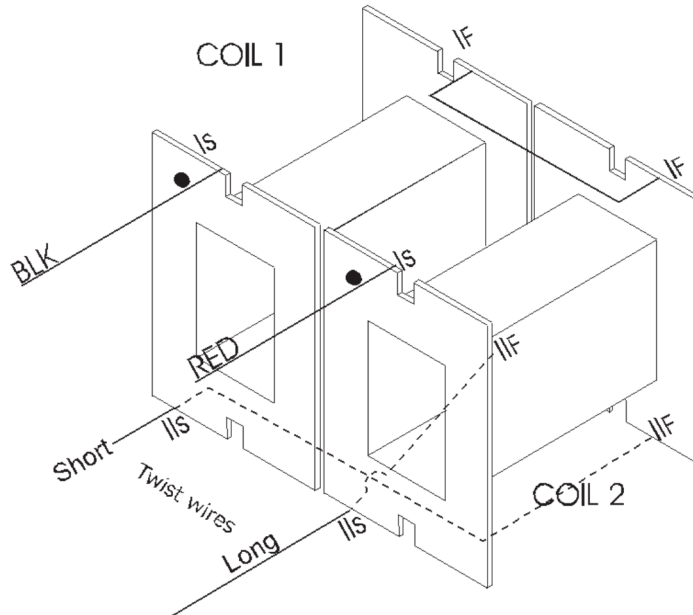

9050 Independence Ave.
 Canoga Park, California 91304
 ☎ (818) 993-4644 ☒ (818) 993-4604

Bobbin:	2-04435	Part No:	CM-OTA-2
Core:	124 DU 8414	Date:	January 12, 2016
Case:	ZMC 112-0875	Customer:	Rick Wilkinson
Terminals:	9" 26ga SEC / PRI=Twisted	Service:	Ribbon Mic Output
Embedment:	None		1 : 35

NOTE: **PRIMARY LEAD WIRE
 SPECIFICATIONS**

	Use	Notes	Wire	Turns	Tap	Insulation