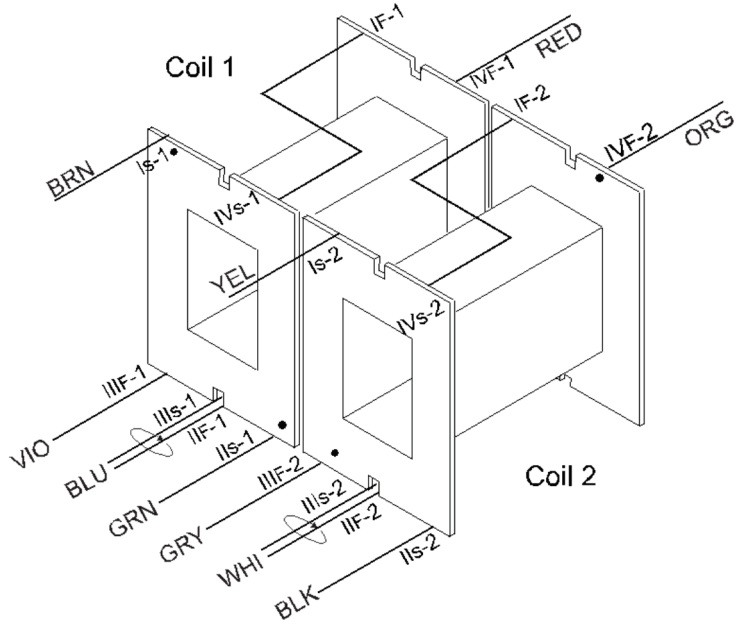

4487 Ish Drive
 Simi Valley, CA 93063
 (818) 993-4644

Reichenbach Engineering

Bobbin:	Cosmo 2-05834	Part №:	CM-A26
Core:	31UI Nickel	Date:	April 27, 2023
Case:	Open	Customer:	Chris Yetter AudioScape
Terminals:	9" Leads 26ga	Service:	Output transformer
Embedment:	Acrylic Varnish		

	Use	Notes	Wire	Turns	Tap	Insulation	Setup
I	Pri		43spn	2000		2L Mylar HV Taping ¹	W = 22.0mm Pitch = 0.120 17L