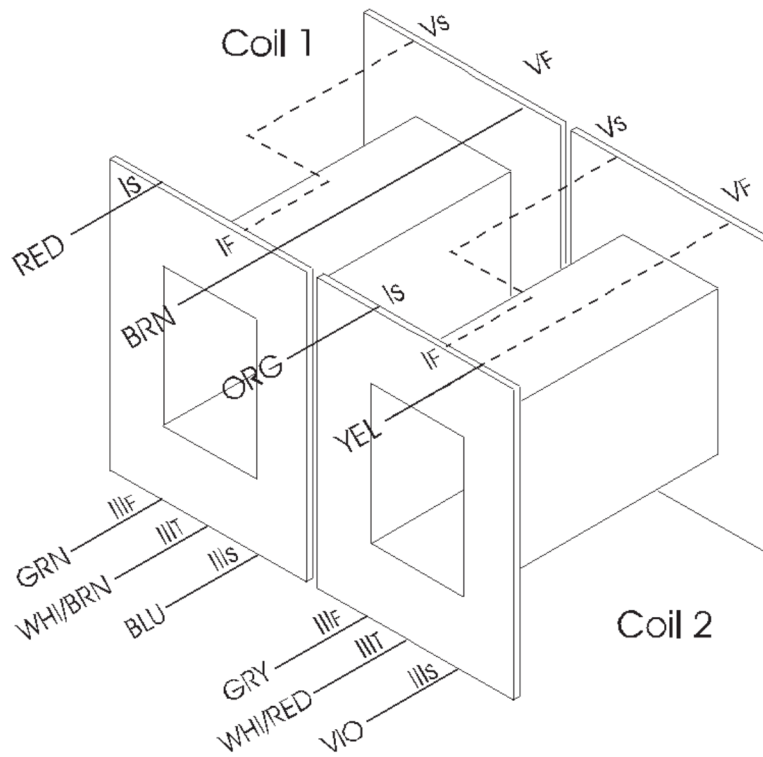

9050 Independence Ave.  
 Canoga Park, California 91304  
 ☎ (818) 993-4644 ☒ (818) 993-4604

<b>Bobbin:</b>	Cosmo 2-05834 { .320 x .515 }	<b>Part №:</b>	CM-A24	Rev A
<b>Core:</b>	31UI Nickel	<b>Date:</b>	July 14, 2022	
<b>Case:</b>	Threaded bushing	<b>Customer:</b>		
<b>Terminals:</b>	9" Leads 26 AWG	<b>Service:</b>	15K : 50, 125/150, 200/250, 333, 500/600	
<b>Embedment:</b>				

	Use:	Notes:	Wire	Turns:	Tap:	Insulation	
I	Pri	Layer wound	42 spn	1408		1 mil P100 Mylar	