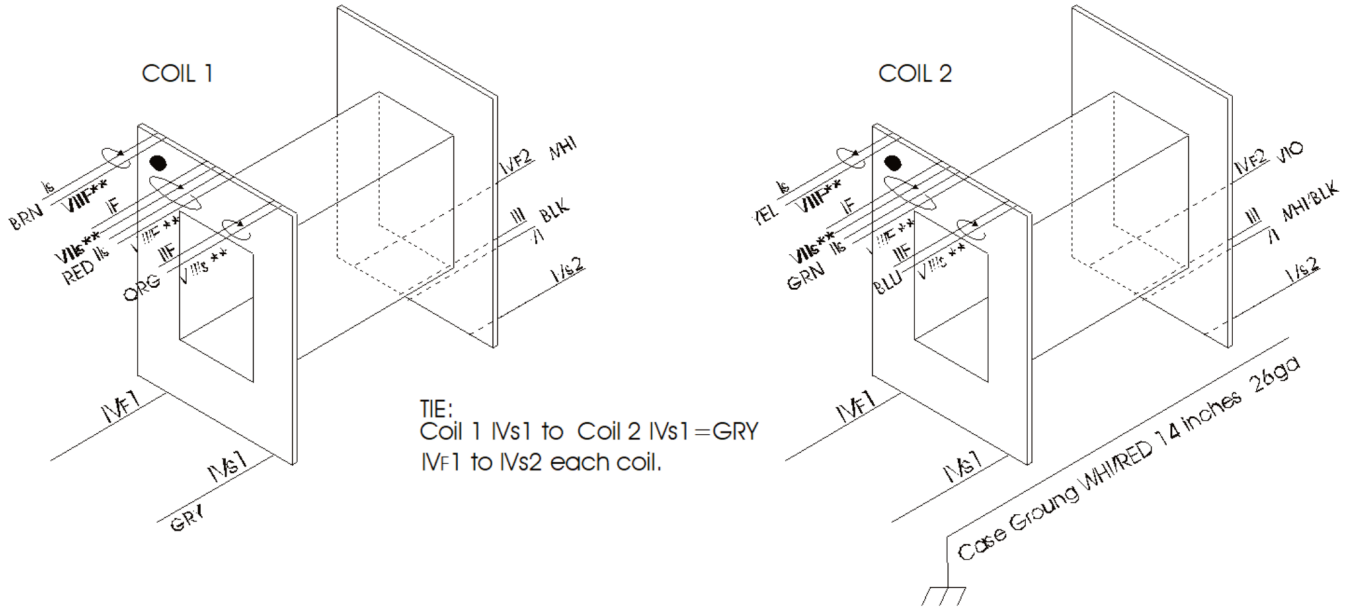

9050 Independence Ave.
 Canoga Park, California 91304
 ☎ (818) 993-4644 ☎ (818) 993-4604

Bobbin:	Cosmo 5830-0 GF	Part No:	CM-9955T
Core:	UI 31 8414	Date:	September 14, 2010
Case:	HU 2802-1.812 MC 184-2125	Customer:	Groove Tubes
Terminals:	9" Leads 26ga; WHI/RED 26ga 14"	Service:	Mic Input Multi-impedance
Embedment:	URC F-82		50,200,300,600,1200,2400 : 9.1K

	Use	Notes	Wire	Turns	Tap	Insulation		Use	Notes	Wire	Turns	Tap	Insulation
I	Pri		37spn	636			I	Pri		37spn	636		
II	Pri		37spn	264		1L tape 1 P.M. tape	II	Pri		37spn	264		1L tape 1 P.M. tape