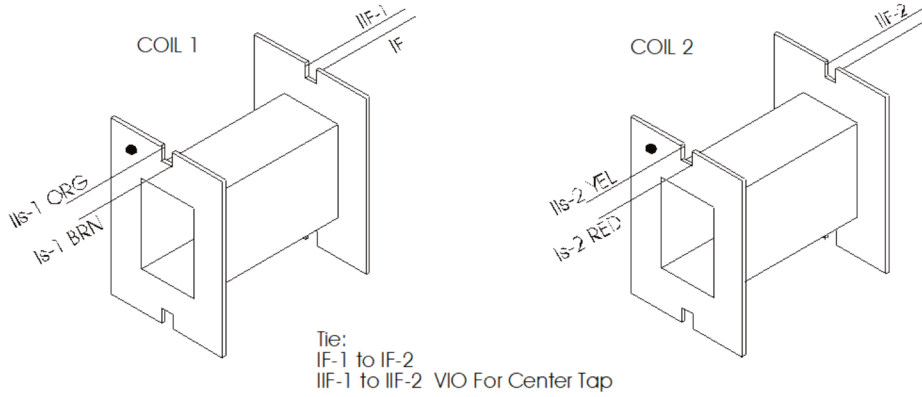

9050 Independence Ave.
 Canoga Park, California 91304
 ☎ (818) 993-4644 ☎ (818) 993-4604

Bobbin:	2-04435	Part No:	CM-9711
Core:	124 DU 8414	Date:	April 24, 2006
Case:	Open	Customer:	
Terminals:	6" Leads 30ga	Service:	Microphone Output
Embedment:			3.75K:150 5:1

	Use	Notes	Wire	Turns	Tap	Insulation
I	Pri		43spn	2000		1L Mylar tape W=10.10 P=0.070