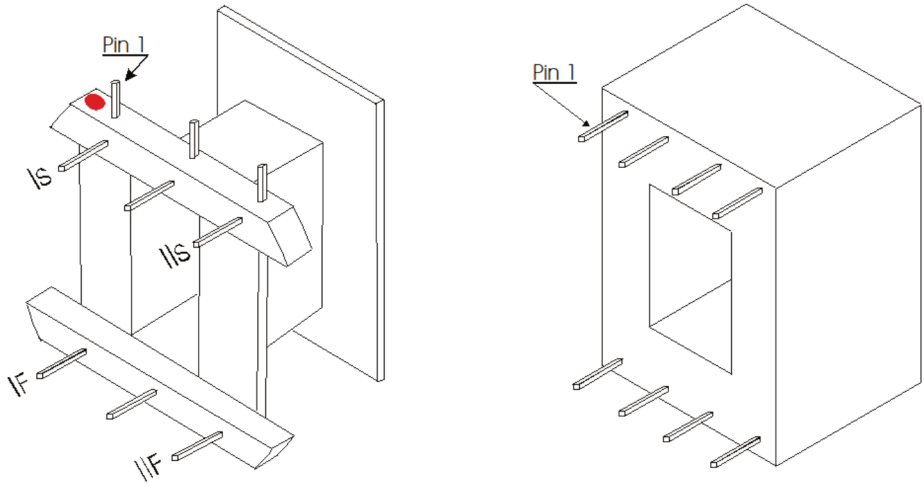

9050 Independence Ave.
 Canoga Park, California 91304
 ☎ (818) 993-4644 ☎ (818) 993-4604

Bobbin:	3/8" 6 Pin Vertical PC Cosmo	Part №:	CM-9264
Core:	EI 37 29 ga MC with Keepers	Date:	July 8, 2005
Case:		Customer:	
Terminals:	PC	Service:	Output
Embedment:			1:1 +20dBu

	Use:	Notes:	Wire:	Turns	Tap	Insulation
I		bifilar	34 spn	1400 ½		