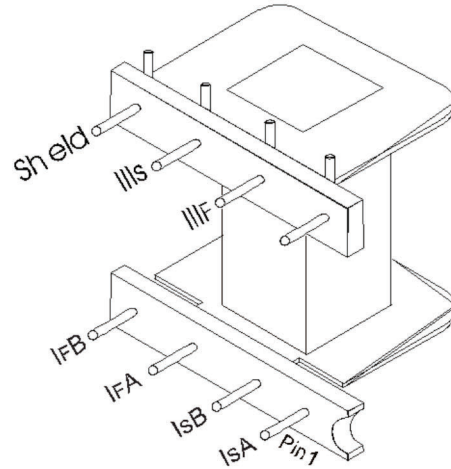

9050 Independence Ave.
 Canoga Park, California 91304
 ☎ (818) 993-4644 ✉ (818) 993-4604

Bobbin:	Cosmo 2-08473	Part №:	CM-6101
Core:	187 EL	Date:	October 10, 2016
Case:		Customer:	Marquette
Terminals:	P Pin PC	Service:	150/600:600
Embedment:			Mic/line input transformer

	Use:	Notes:	Wire:	Turns	Tap	Insulation
1	Bri		45 SPM	2000	1000/Bi	4 L Tape Mylex