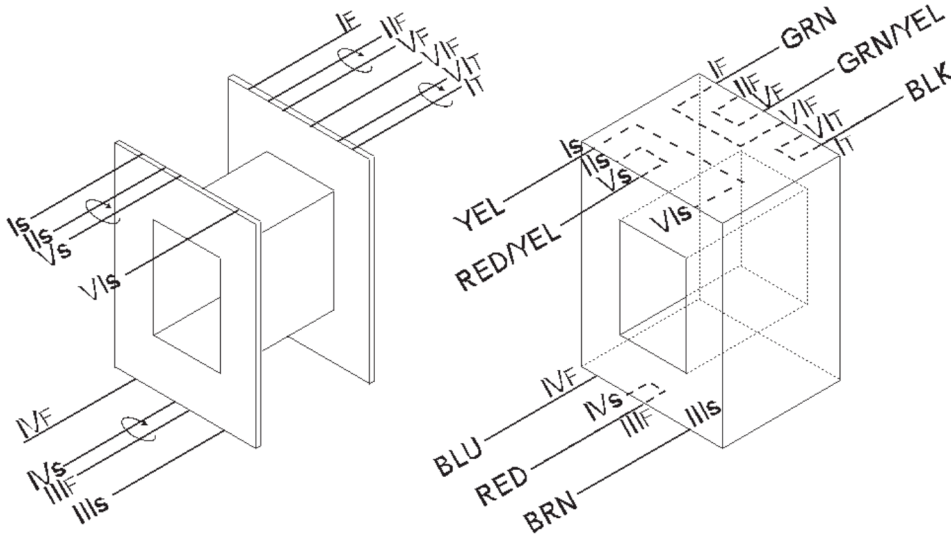

9050 Independence Ave.
 Canoga Park, California 91304
 ☎ (818) 993-4644 ☒ (818) 993-4604

Bobbin:	3/4 x 3/4 Plain	Part No:	CM-351 Rev D <u>Ampex Colors</u>
Core:	75 EI M6 29	Date:	June 12, 2017
Case:	<u>VCF</u> + Covers - holes at bottom	Customer:	Dylan <u>Wahl</u> - <u>Ampex Duplicate</u>
Terminals:	16" x 20awg	Service:	Output + Tertiary
Embedment:	Acrylic		5.56:1+1 18.5K:600+600

	Use	Notes	Wire	Turns	Tap	Insulation	
I	Sec		32spn	360	180	2L 3M56 Mylar tape	W=25.25 P=0.841