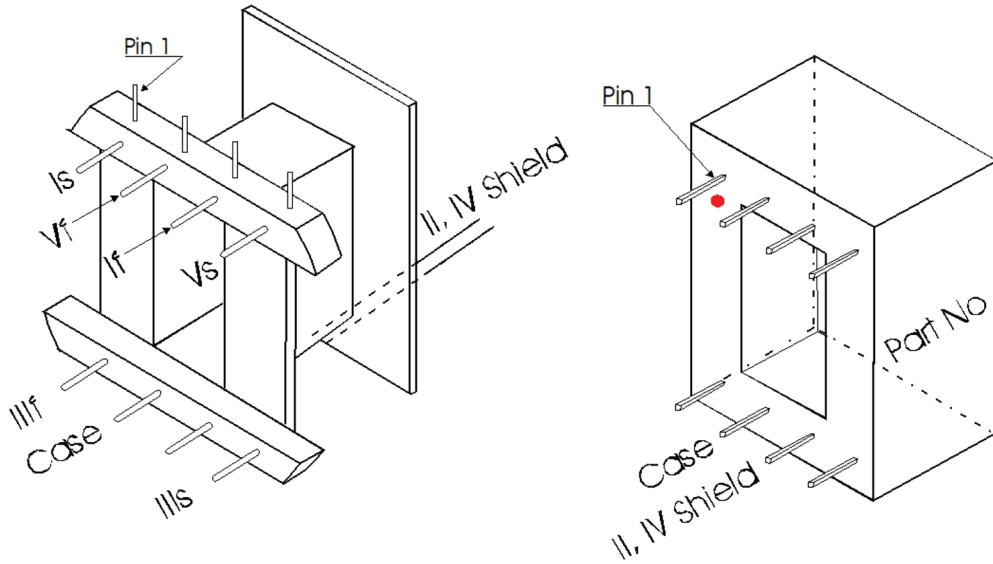

9050 Independence Ave.  
 Canoga Park, California 91304  
 ☎ (818) 993-4644 ☎ (818) 993-4604

<b>Bobbin:</b>	1/4 x 3/8 NY 029	<b>Part No:</b>	CM-3213PC
<b>Core:</b>	2425 LE 8414	<b>Date:</b>	May 6, 2013
<b>Case:</b>	BPC Can	<b>Customer:</b>	Revive Music Sales
<b>Terminals:</b>	Printed Circuit Pins	<b>Service:</b>	Microphone Input
<b>Embedment:</b>	E-Cast F-82		150/600: 10K API 312 style Input

	Use:	Notes:	Wire:	Turns	Tap	Insulation