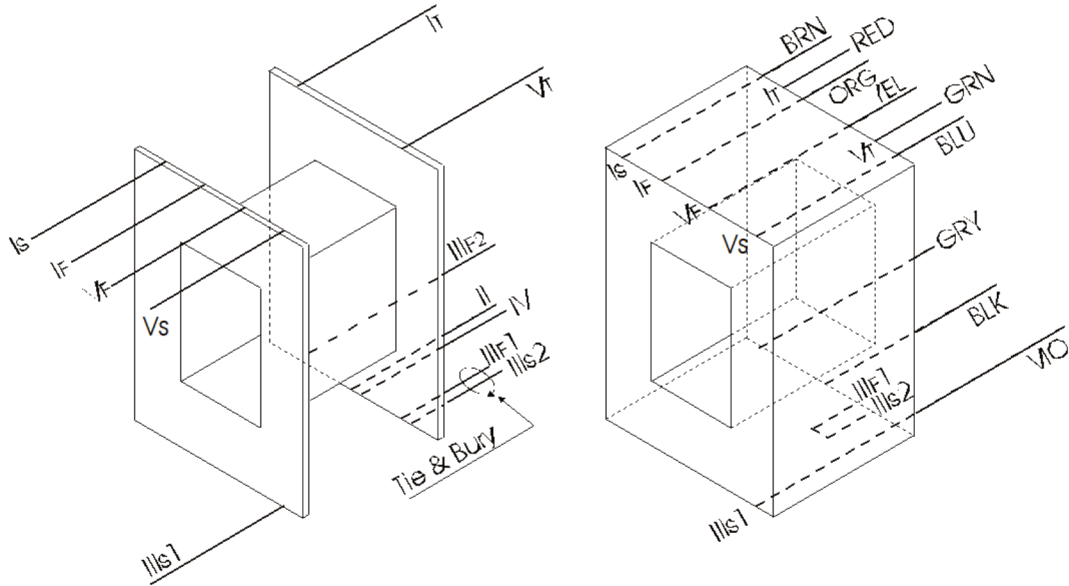

9050 Independence Ave.
 Canoga Park, California 91304
 ☎ (818) 993-4644 ☎ (818) 993-4604

Bobbin:	1/4 x 1/4 GF	Part No:	CM-3102
Core:	2425 LE 8414 Selected	Date:	May 17, 2018
Case:	ZMC 112 - 0875	Customer:	
Terminals:	9" Leads 30 ga	Service:	MC
Embedment:			1: 7.5/15/30

	Use:	Notes:	Wire:	Turns	Tap	Insulation
I	Pri		32 spn	120	60	3 L Mylar Tape 1 mil
II	Shld		001 Cu	1	1 5/8"	4 L " " " "