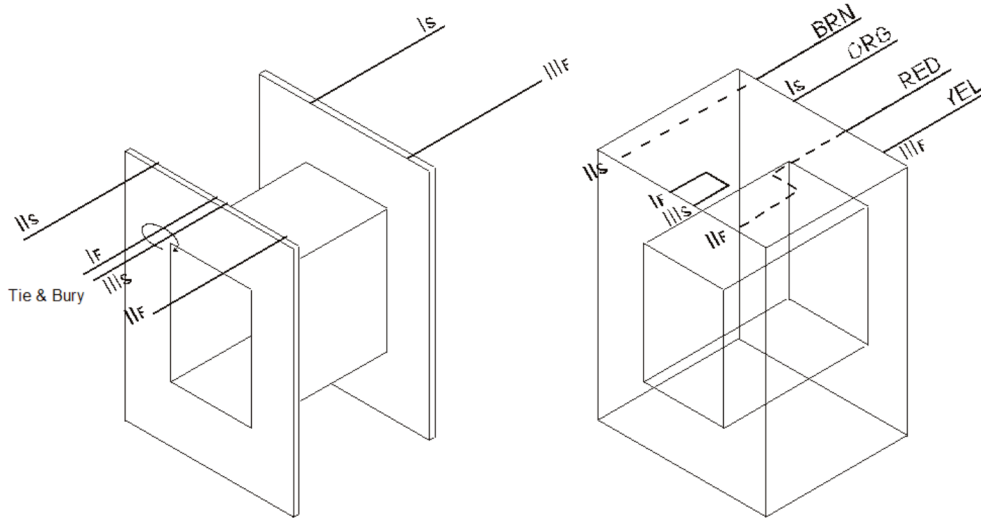

9050 Independence Ave.
 Canoga Park, California 91304
 ☎ (818) 993-4644 ☎ (818) 993-4604

Bobbin:	5/8 x 5/8 Vertical	Part №:	CM-2840
Core:	EI-625 50/50	Date:	June 4, 2015
Case:		Customer:	Van Der Stam
Terminals:	13" 26ga Van der Stam 9" Warm Audio	Service:	15K : 600
Embedment:	5/8" horizontal ("HA") channel frame		5:1 Output

Use:	Notes:	Wire:	Turns	Tap	Insulation
------	--------	-------	-------	-----	------------