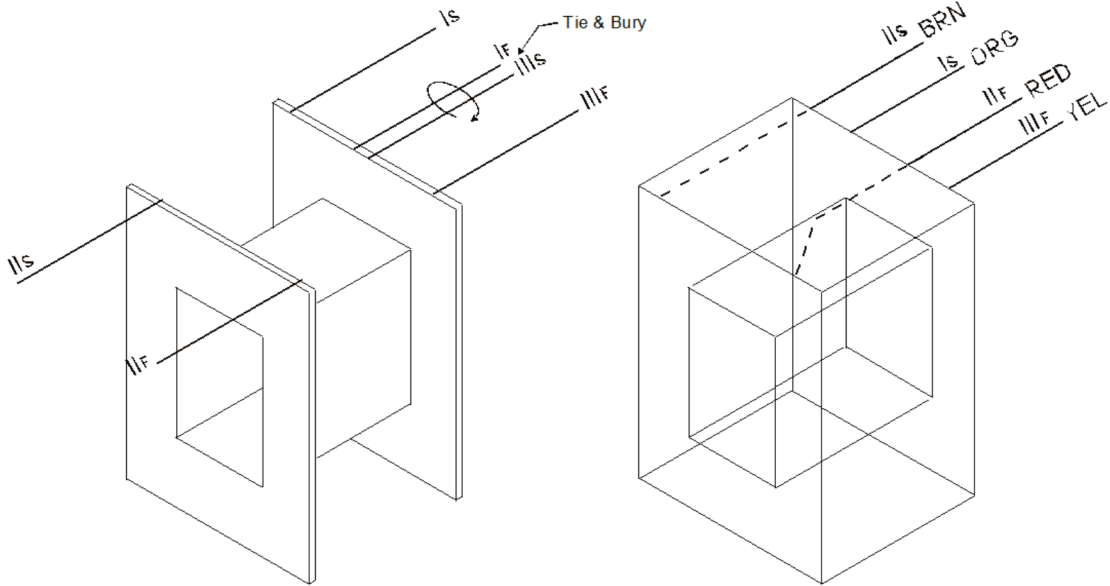

9050 Independence Ave.
 Canoga Park, California 91304
 ☎ (818) 993-4644 ☒ (818) 993-4604

Bobbin:	5/8 x 5/8 Vertical	Part No:	CM-2830
Core:	EI-625 50/50	Date:	February 11, 2015
Case:		Customer:	Van der Stam
Terminals:	13" 26ga	Service:	5.4K : 600
Embedment:	5/8" Vertical channel frame		3:1 Output

	Use:	Notes:	Wire:	Turns	Tap	Insulation
--	------	--------	-------	-------	-----	------------