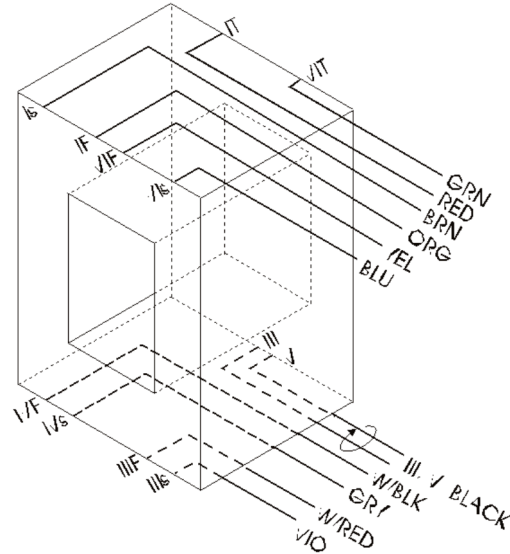

9050 Independence Ave.  
 Canoga Park, California 91304  
 ☎ (818) 993-4644 ☒ (818) 993-4604

<b>Bobbin:</b>	3/8" x 3/8"	<b>Part No:</b>	CM-28121
<b>Core:</b>	375EI 8414	<b>Date:</b>	June 19, 2009
<b>Case:</b>	132 - 1550	<b>Customer:</b>	Marquette
<b>Terminals:</b>	9" Leads 26ga	<b>Service:</b>	37.5/150/600 : 2.5K/2.5K
<b>Embedment:</b>			ref.: Langevin TF425-C

	Use:	Notes:	Wire:	Turns	Tap	Insulation
I	Pri	Note 1	35 spn	568	284	2 P. Mylar
II	Shield			1		2 P. Mylar