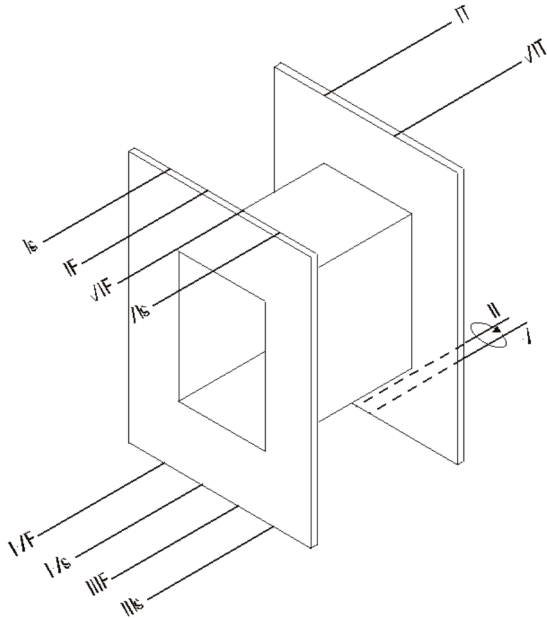

9050 Independence Ave.  
 Canoga Park, California 91304  
 ☎ (818) 993-4644 ☒ (818) 993-4604

<b>Bobbin:</b>	3/8" x 3/8"	<b>Part No:</b>	CM-28121
<b>Core:</b>	375EI 8414	<b>Date:</b>	June 19, 2009
<b>Case:</b>	132 - 1550	<b>Customer:</b>	Marquette
<b>Terminals:</b>	9" Leads 26ga	<b>Service:</b>	37.5/150/600 : 2.5K/2.5K
<b>Embedment:</b>			ref.: Langevin TF425-C

	Use:	Notes:	Wire:	Turns	Tap	Insulation
I	Pri	Note 1	35 spn	568	284	2 P. Mylar
II	Shield			1		2 P. Mylar