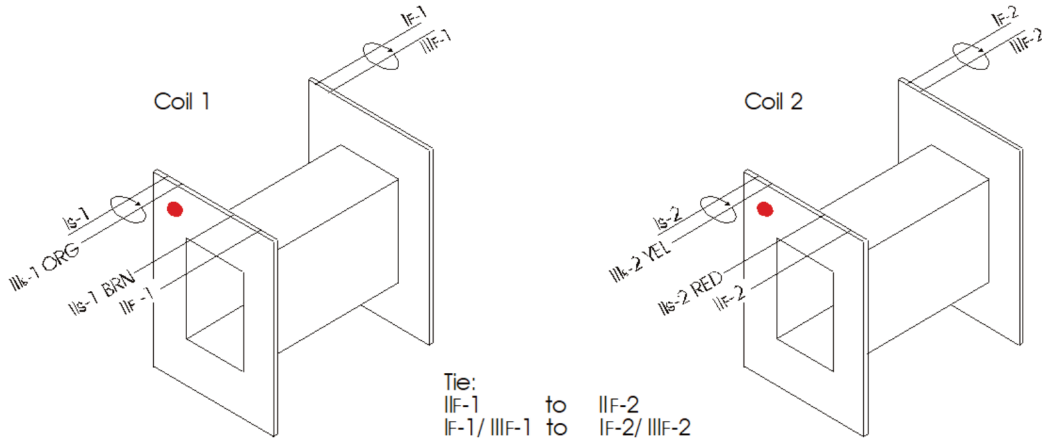

9050 Independence Ave.
 Canoga Park, California 91304
 ☎ (818) 993-4644 ☒ (818) 993-4604

Bobbin:	Cosmo 2-05834	Part №:	CM-28112
Core:	31 UI 8014 Ni+Co	Date:	November 19, 2008
Case:	Open	Customer:	
Terminals:	9" Leads 26 or 30ga	Service:	Microphone Output 10.5 : 1
Embedment:			22K : 200Ω 16.5K : 150Ω

	Use	Notes	Wire	Turns	Tap	Insulation		Use	Notes	Wire	Turns	Tap	Insulation
I	Sec		36spn	290		4L P Mylar	I	Sec		36spn	290		4L P Mylar