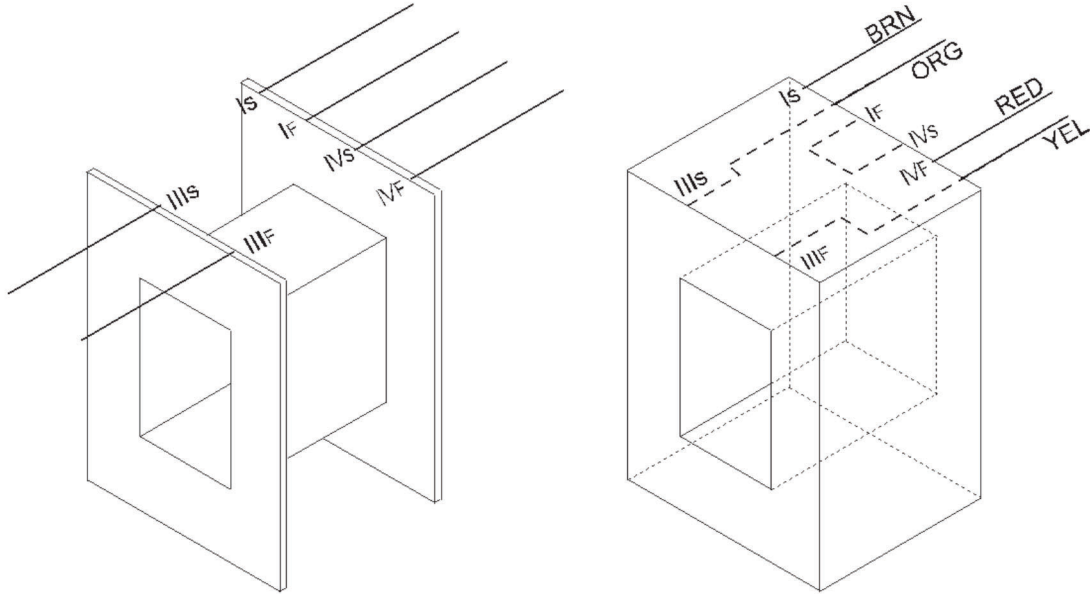

9050 Independence Ave.
 Canoga Park, California 91304
 ☎ (818) 993-4644 ☒ (818) 993-4604

Bobbin:	5/8 x 5/8 plain	Part №:	CM-2800
Core:	EI-625 50/50	Date:	September 26, 2016
Case:		Customer:	
Terminals:	13" 26ga	Service:	600 : 600
Embedment:	5/8" Horizontal channel frame		1:1 Vacuum Tube Output

	Use:	Notes:	Wire:	Turns	Tap	Insulation
I	Sec		26 AWG	650		61 TMA 400