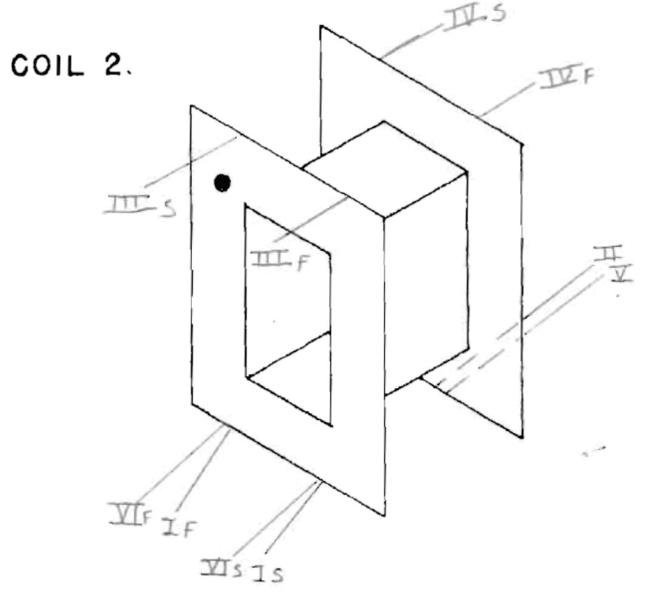

9050 Independence Ave.
 Canoga Park, California 91304
 ☎ (818) 993-4644 · (818) 993-4604

Bobbin:	COSMO 2-05834 GF	Part No:	CM-2438
Core:	31 UT 8014	Date:	3/18/04
Case:	HUDSON CAN #1.2" 1.65x1.4	Customer:	FIRLOTTE - HALL
Terminals:	LEADS 9" 26GA	Service:	150/600 - 15K/60K
Embedment:			1:10/1:20 MIC-INPUT