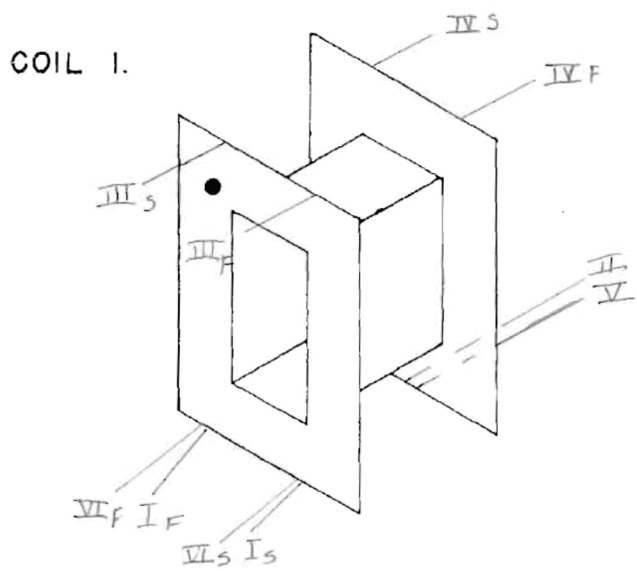

9050 Independence Ave.
 Canoga Park, California 91304
 ☎ (818) 993-4644 · (818) 993-4604

Bobbin:	COSMO 2-05834 GF	Part No:	CM-2438
Core:	31 UT 8014	Date:	3/18/04
Case:	HUDSON CAN #1.2" 1.65x1.4	Customer:	FIRLOTTE - HALL
Terminals:	LEADS 9" 26GA	Service:	150/600 - 15K/60K
Embedment:			1:10/1:20 MIC-INPUT