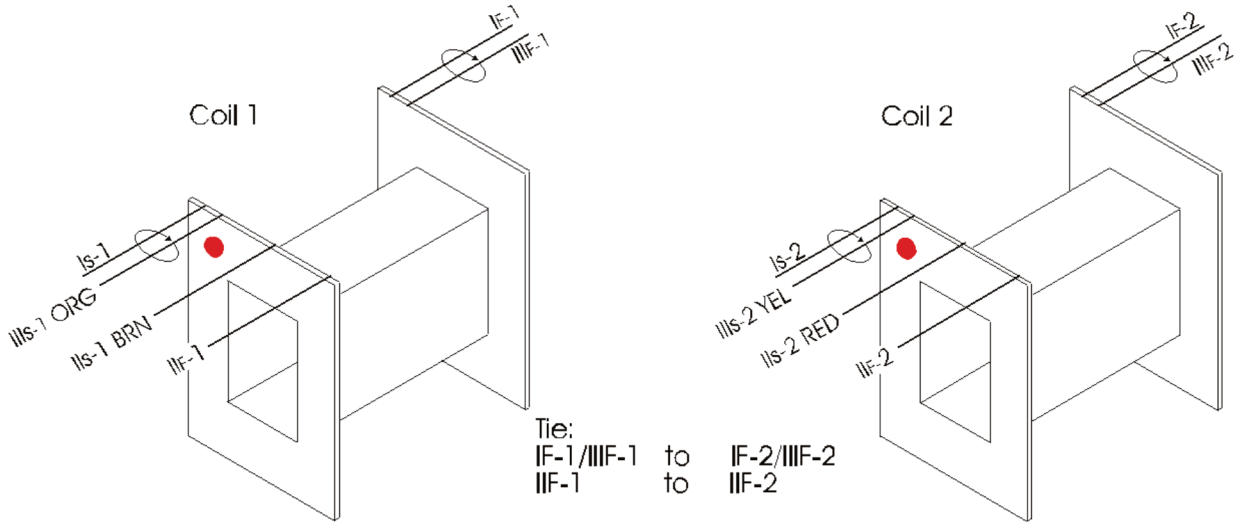

9050 Independence Ave.
 Canoga Park, California 91304
 ☎ (818) 993-4644 ☒ (818) 993-4604

Bobbin:	Cosmo 2-05834	Part No:	CM-2422
Core:	UI 31 8014 Ni + Fe	Date:	December 23, 2010
Case:	Open	Customer:	SounDelux
Terminals:	9" Leads 26 ga	Service:	Microphone Output
Embedment:			8450 : 200Ω

	Use	Notes	Wire	Turns	Tap	Insulation		Use	Notes	Wire	Turns	Tap	Insulation
I	Sec		36spn	462		4L P Mylar Tape	I	Sec		36spn	462		4L P Mylar Tape