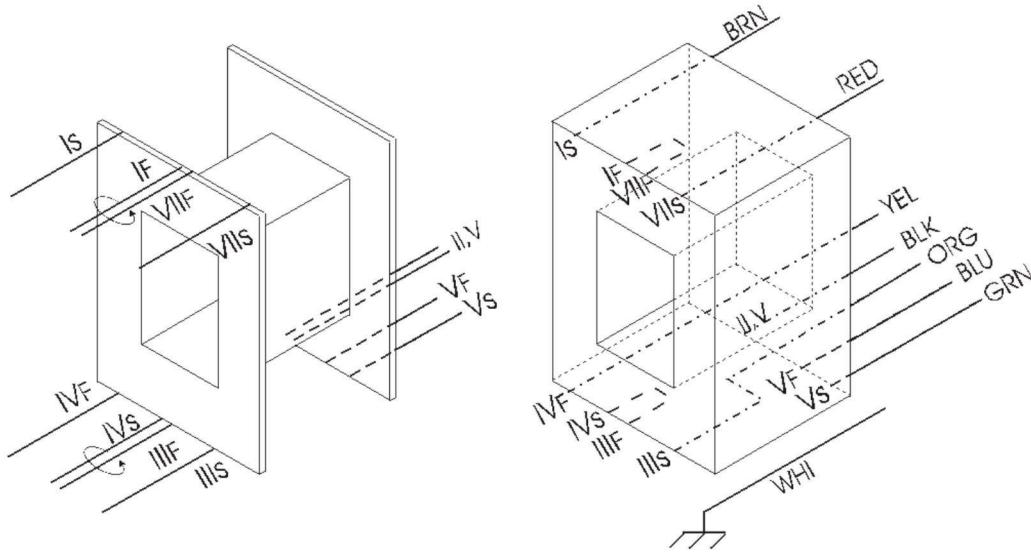

4487 Ish Drive  
 Simi Valley, CA 93063  
 (818) 993-4644 [www.cinemag.biz](http://www.cinemag.biz)

Reichenbach Engineering

<b>Bobbin:</b>	1/4 x 3/8	<b>Part No:</b>	CM-23717	Rev A
<b>Core:</b>	2425 LE 8414	<b>Date:</b>	July 17, 2023	
<b>Case:</b>	ZMC - 112 x 1000 Mu	<b>Customer:</b>		
<b>Terminals:</b>	9" 30 ga	<b>Service:</b>	Reamp	
<b>Embedment:</b>	Superior Epoxy		10K:10K + 150Ω	

	Use:	Notes:	Wire:	Turns	Tap	Insulation	
	Pr	2 Pr	44 AWG	4440	100%	41 D Mylex (4 mil)	