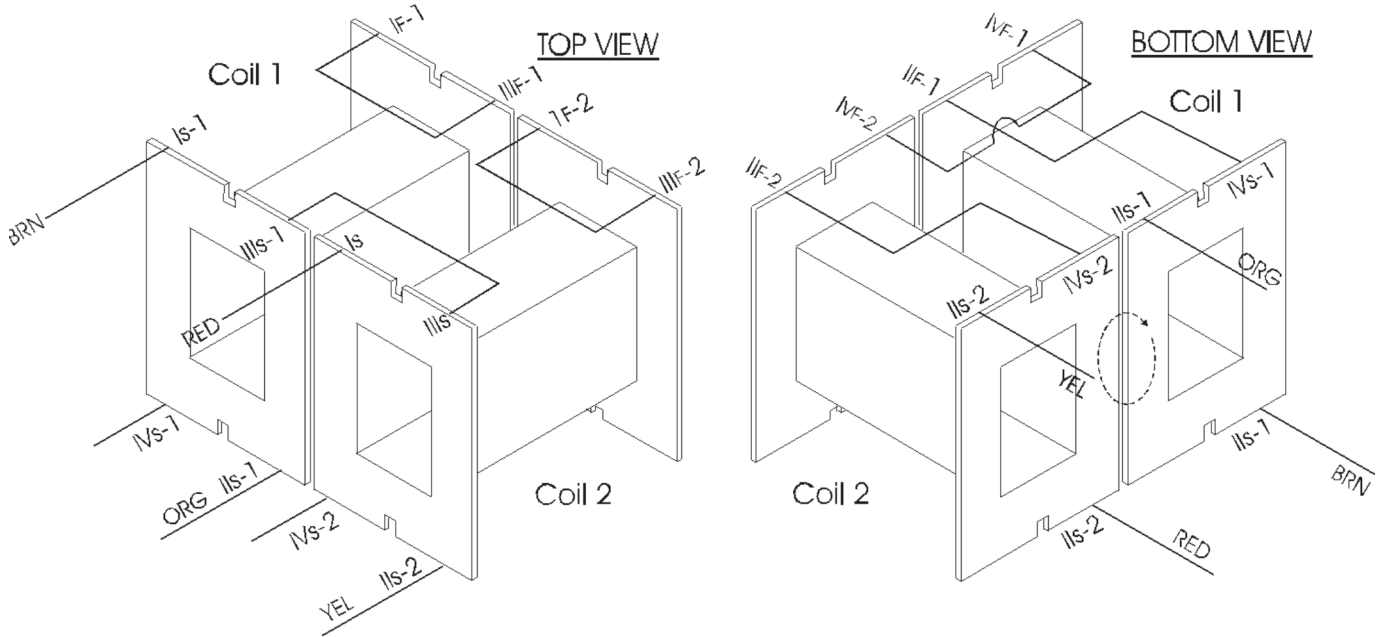

Bobbin:	2-01283-0 (Cosmo IB-DU series)	Part No:	CM-23515
Core:	18DU 8414	Date:	May 25, 2023
Case:	Open	Customer:	
Terminals:	9" Leads 30ga	Service:	Mic output U87
Embedment:			15K:150 10:1

	Use	Notes	Wire	Turns	Tap	Insulation	Setup
I	Pri	3 Pi	44spn	2080	{693/π}	2L T Mylar	$W_{\Sigma} = 13.8$ $W_{\pi} = 4.00$ $P = 0.098$ Offsets: 0.30 4.60 8.90