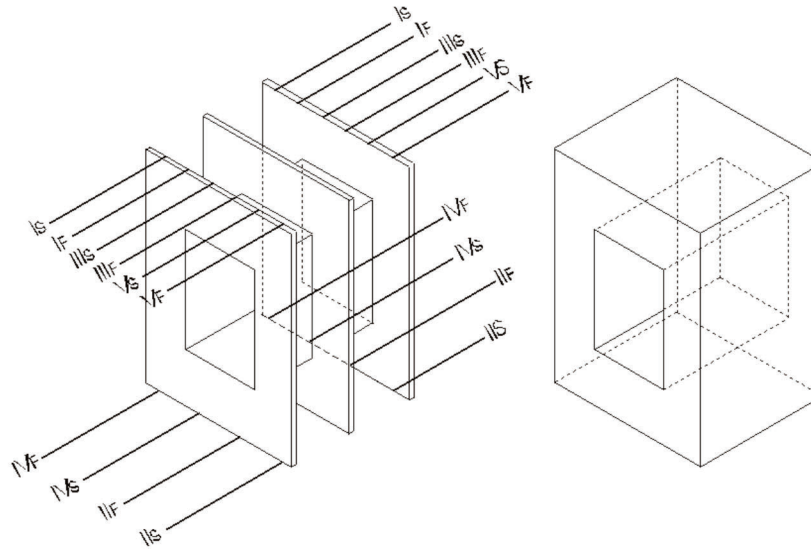

9050 Independence Ave.
 Canoga Park, California 91304
 ☎ (818) 993-4644 ☎ (818) 993-4604

Bobbin:		Part No:	CM-2275
Core:	3/4 x 3/4 EI 750	Date:	September 30, 2005
Case:		Customer:	Requisite Audio
Terminals:		Service:	Output Transfomer
Embedment:		Ref.:	CM-2220 5 : 1

	Use:	Notes:	Wire:	Turns	Tap	Insulation
1			36 snn	550/550		31 Mylar Tape