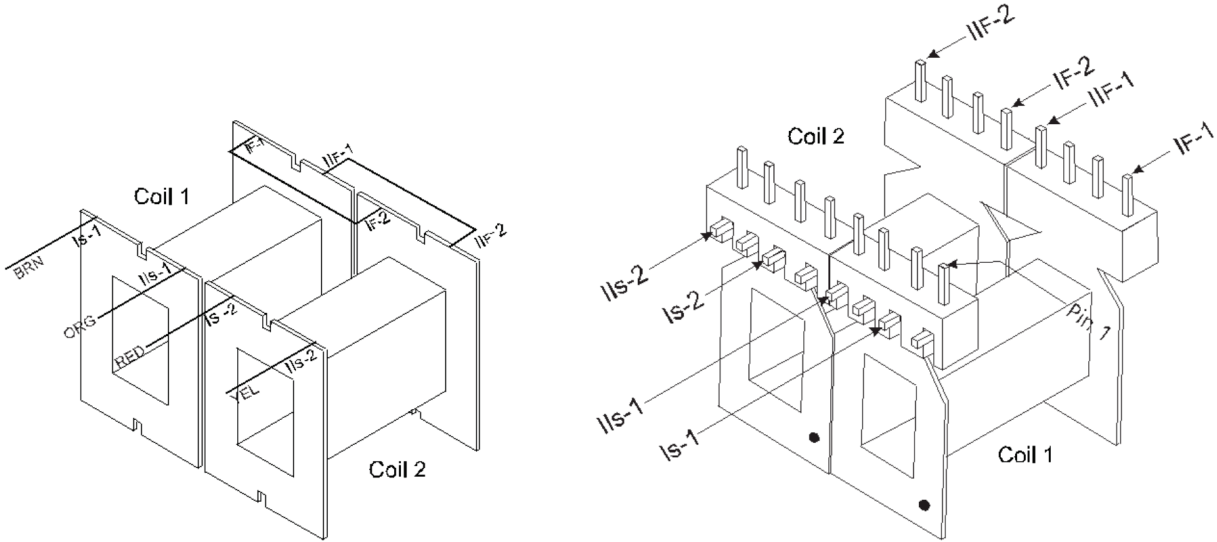

4487 Ish Drive
 Simi Valley, CA 93063
 (818) 993-4644

REICHENBACH ENGINEERING

Bobbin:	Cosmo: 2-05834 TJ Assy: 1168-01-GFG Plain PC Pins	Part No:	CM-22501	Rev A
Core:	31UI Ni	Date:	May 6, 2022	
Case:	Open	Customer:	United Audio/Chad Kelly	
Terminals:	9" Leads 30ga	Service:	Microphone Output	12.0 : 1
Embedment:			21.6K:150	

Use	Notes	Wire	Turns	Tap	Insulation	Setup