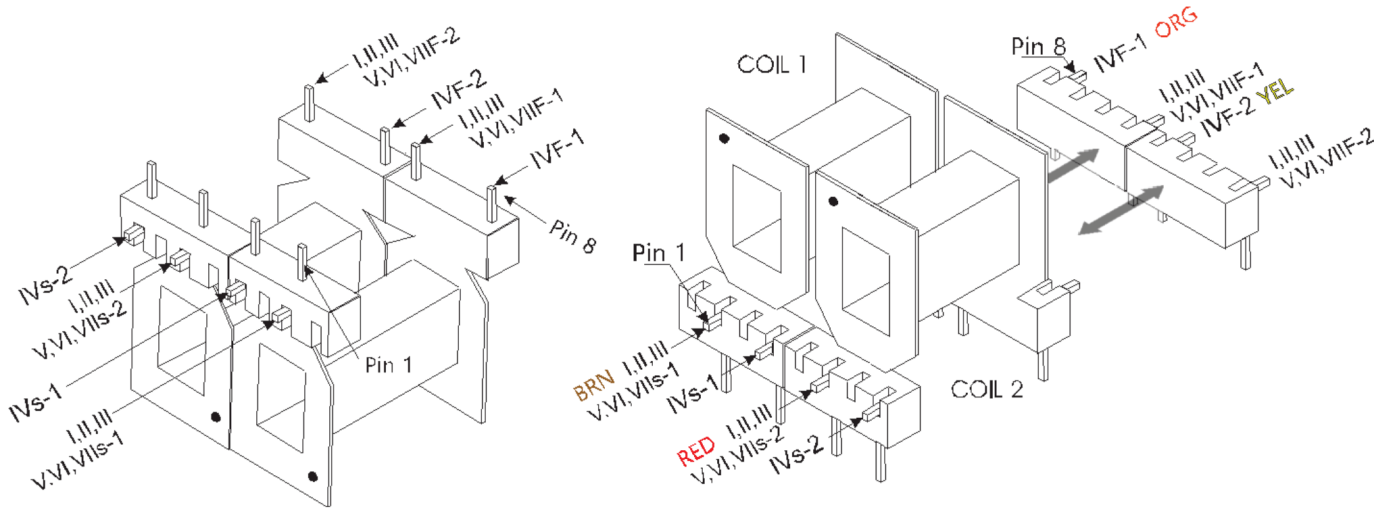

4487 Ish Drive  
 Simi Valley, CA 93063  
 (818) 993-4644

Reichenbach Engineering

<b>Bobbin:</b>	9302-03-GFG TJ Assemblies	<b>Part №:</b>	CM-2237
<b>Core:</b>	124 DU 8414	<b>Date:</b>	March 18, 2022
<b>Case:</b>	Open	<b>Customer:</b>	Cloud Microphones
<b>Terminals:</b>	PC Pins	<b>Service:</b>	Ribbon mic output
<b>Embedment:</b>			1:28

Use:	Notes:	Wire:	Turns:	Tap:	Insulation: