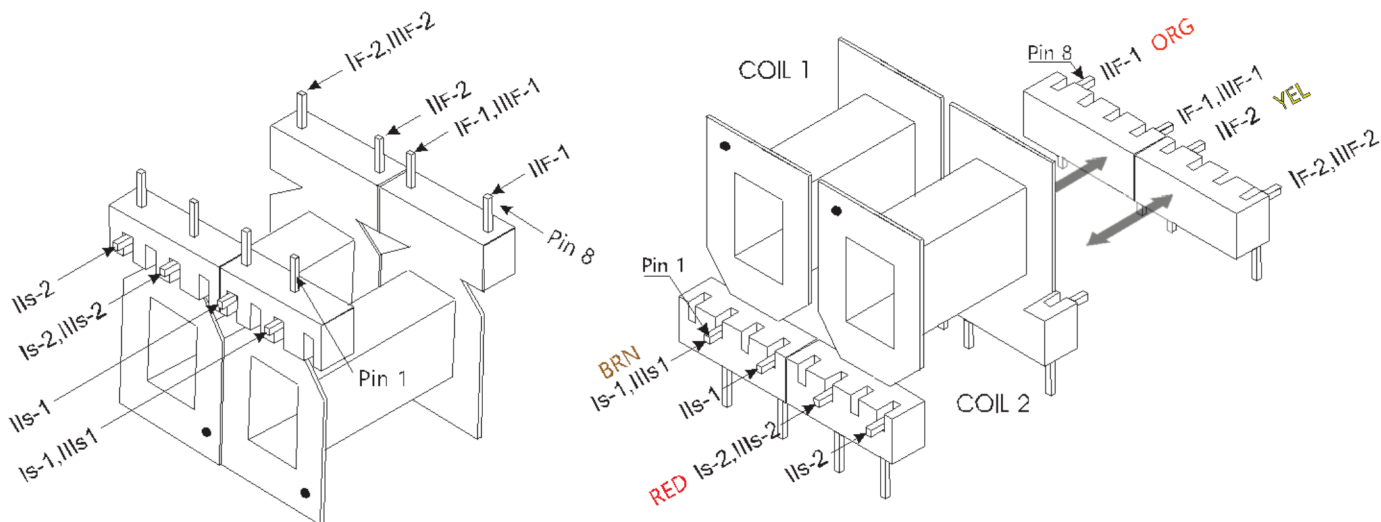

4487 Ish Drive  
 Simi Valley, CA 93063  
 (818) 993-4644

Reichenbach Engineering

<b>Bobbin:</b>	9302-03-GFG TJ Assemblies	<b>Part №:</b>	CM-2225
<b>Core:</b>	124 DU 8414	<b>Date:</b>	March 19, 2022
<b>Case:</b>	Open	<b>Customer:</b>	Warm Audio
<b>Terminals:</b>	PC Pins	<b>Service:</b>	Line output
<b>Embedment:</b>			1:1

Use:	Notes:	Wire:	Turns:	Tap:	Insulation: