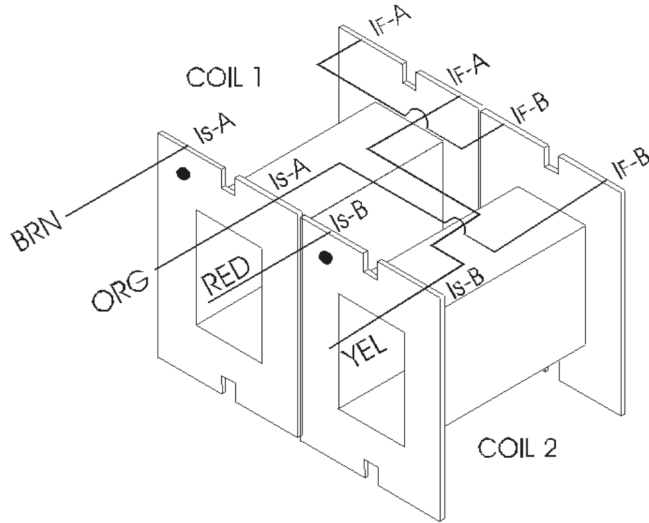

4487 Ish Drive  
 Simi Valley, California 91304  
 (818) 993-4644

<b>Bobbin:</b>	2-04435	<b>Part No:</b>	CM-2181 (See CM-1181)
<b>Core:</b>	124 DU 8414	<b>Date:</b>	June 18, 2020
<b>Case:</b>	ZMC112-0875MU	<b>Customer:</b>	Pearlman Mics
<b>Terminals:</b>	9" Leads 30ga	<b>Service:</b>	Microphone Output
<b>Embedment:</b>			2:1 Bifilar

	Use:	Notes:	Wire:	Turns:	Tap:	Insulation:
I	Pri/Sec	//	38spn			1L Plain Mylar tape W=10.16 P=0.351