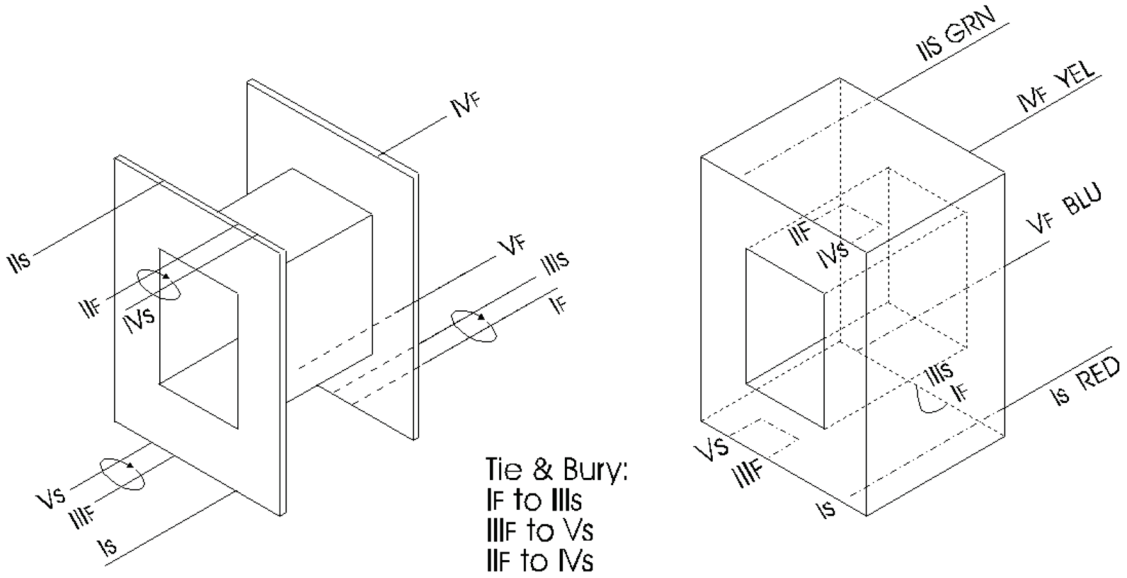

9050 Independence Ave.
 Canoga Park, California 91304
 ☎ (818) 993-4644 ☒ (818) 993-4604

Bobbin:	1/2 x 1/2	Part No:	CM-2092 / CM-2092CF
Core:	EI 5029 M6 Butt Stack-No Spacer	Date:	July 2, 2013
Case:	AGP 4B w / 4 ea 4-40 Inserts	Customer:	Inward Connections
Terminals:	9" 26 ga	Service:	12AU7 260V Output Transformer
Embedment:	<u>URC-F82</u>		30K : 600 7:1 600Ω Output ref.: <u>UTC PD PA-6003</u>

	Use:	Notes:	Wire:	Turns	Tap	Insulation
I	Pri		40 <u>swn</u>	2434		2L Mylar Tape