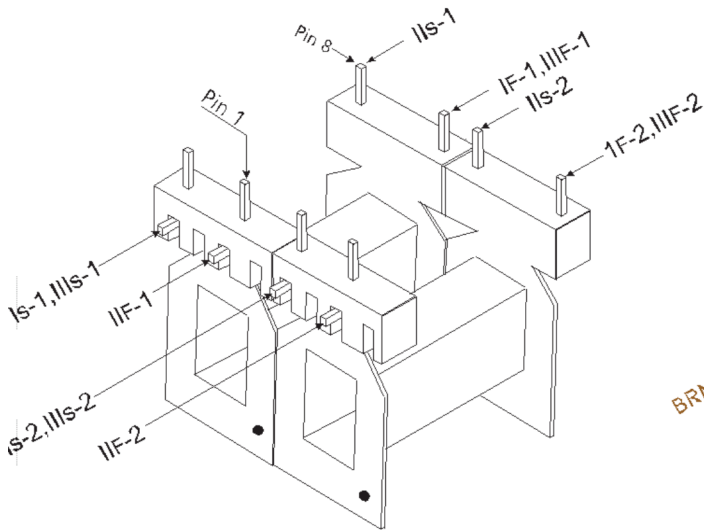

Reichenbach Engineering

9050 Independence Ave.  
 Canoga Park, California 91304  
 ☎ (818) 993-4644 ☒ (818) 993-4604

<b>Bobbin:</b>	9302-3-GFG (TJ Assemblies)	<b>Part №:</b>	CM-20601PC
<b>Core:</b>	124 DU 8414	<b>Date:</b>	June 4, 2020
<b>Case:</b>	Open	<b>Customer:</b>	Peter Swan
<b>Terminals:</b>	Printed Circuit Pins	<b>Service:</b>	Mic Input
<b>Embedment:</b>			150:150

	Use	Wire	Turns	Tap	Insulation	