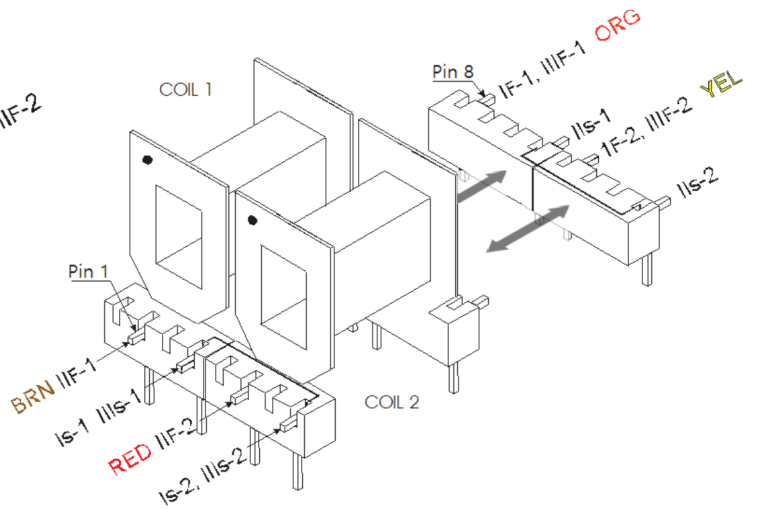

Reichenbach Engineering

9050 Independence Ave.  
 Canoga Park, California 91304  
 ☎ (818) 993-4644 ☒ (818) 993-4604

<b>Bobbin:</b>	9302-3-GFG (TJ Assemblies)	<b>Part №:</b>	CM-20601PC
<b>Core:</b>	124 DU 8414	<b>Date:</b>	June 4, 2020
<b>Case:</b>	Open	<b>Customer:</b>	Peter Swan
<b>Terminals:</b>	Printed Circuit Pins	<b>Service:</b>	Mic Input
<b>Embedment:</b>			150:150

	Use	Wire	Turns	Tap	Insulation	