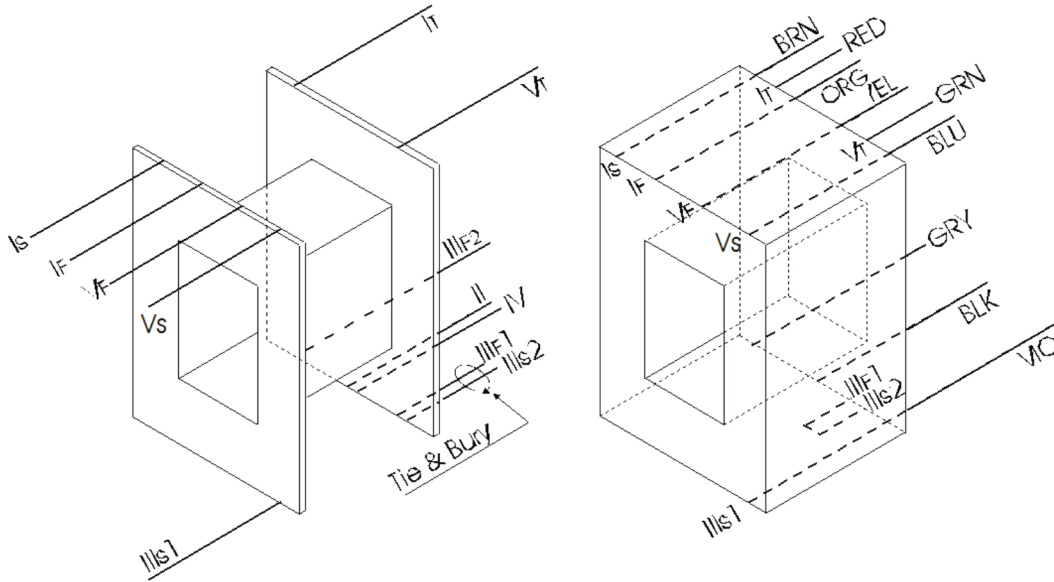

9050 Independence Ave.
 Canoga Park, California 91304
 ☎ (818) 993-4644 ☎ (818) 993-4604

Bobbin:	1/4 x 1/4 GF	Part No:	CM-18517
Core:	2425 LE 8414 Selected	Date:	May 17, 2018
Case:	ZMC 112 - 0875	Customer:	
Terminals:	9" Leads 30 ga	Service:	MC
Embedment:			1: 15/30/60

	Use:	Notes:	Wire:	Turns	Tap	Insulation
I	Pri		32 spn	120	60	3 L Mylar Tape 1 mil
II	Shld		001 Cu	1	1 5/8"	4 L " " " "