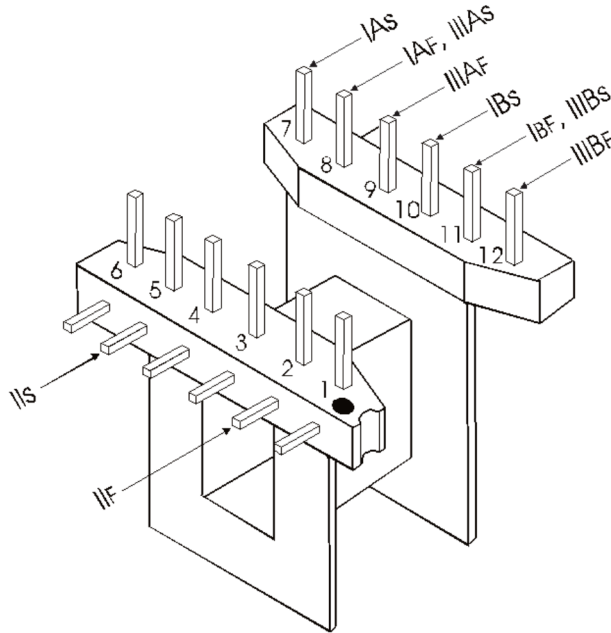

9050 Independence Ave.
 Canoga Park, California 91304
 ☎ (818) 993-4644 ☒ (818) 993-4604

Bobbin:	5/8 x 5/8 Horizontal 12 pin <i>No Stand-off</i>	Part No:	CM-17510PC
Core:	EI-625 50/50	Date:	May 15, 2017
Case:	Shield on top <i>SH-100</i>	Customer:	
Terminals:	P.C.	Service:	10K : 600 + 600
Embedment:			4:1+1 Output

	Use:	Notes:	Wire:	Turns	Tap	Insulation
I		//		375 (bifilar)		1L Mylar Tape W=20.5 P=0.