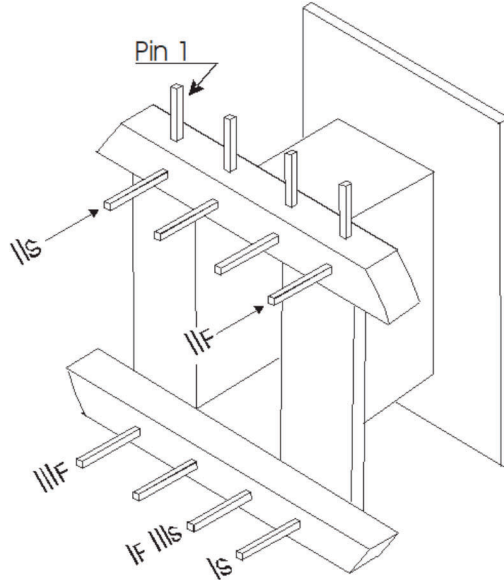

9050 Independence Ave.
 Canoga Park, California 91304
 (818) 993-4644 cinemag@cinemag.biz

| | | | |
|-------------------|---------------------|------------------|------------------------------------|
| Bobbin | 1/4 x 3/8 Plain | Part №: | CM-14811PC |
| Core: | 2425EL M6 29 Steel | Date: | November 18, 2017 |
| Case: | Open | Customer: | Baer Amplification - Roger Sound |
| Terminals: | 26 gauge 9" | Service: | ½ W emulation of 50W Guitar output |
| Embedment: | Acrylic - Rustoleum | | 2.4K : 600 |

| | Use | Notes | Wire | Turns | Tap | Insulation | |
|---|-----|-------|------|-------|-----|------------|----------|
| 1 | 0 | | 00 | 005 | | 41 DMU | 100 5000 |