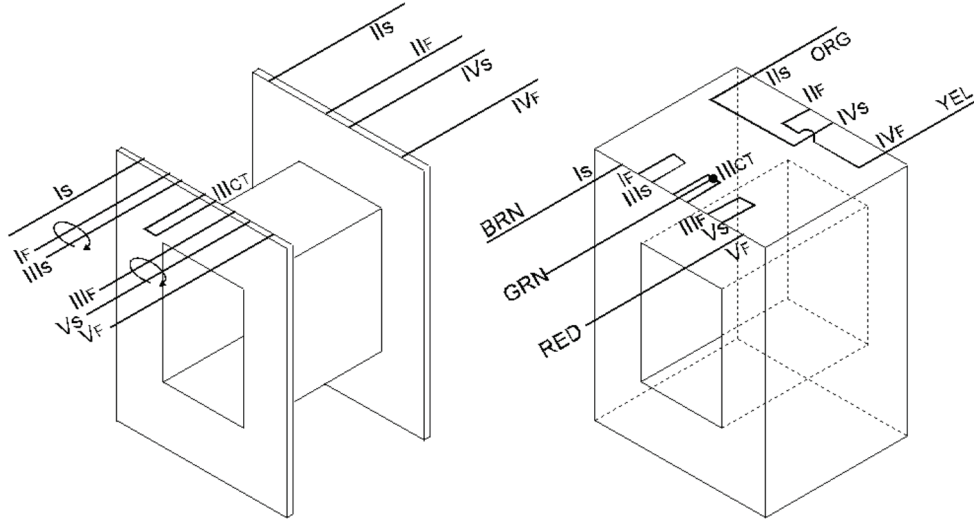

9050 Independence Ave.  
 Canoga Park, California 91304  
 ☎ (818) 993-4644 ☎ (818) 993-4604

<b>Bobbin:</b>	1 1/4" x 1 1/4"	<b>Part No:</b>	CM-13901	Rev B
<b>Core:</b>	EI-125 29 M6 {Butt-stack 4.5 mil gap}	<b>Date:</b>	July 2, 2014	
<b>Case:</b>	NO Covers	<b>Customer:</b>	Eddie Current	
<b>Terminals:</b>	22 ga x 12" lead wires	<b>Service:</b>	8.2CT:1	
<b>Embedment:</b>	Dolphs spray varnish			

	Use:	Notes:	Wire:	Turns:	Tap:	Insulation:	Setup:
I	Pri		35 hpn	866		4L P56 Tape	width = 43.25mm pitch=0.200mm