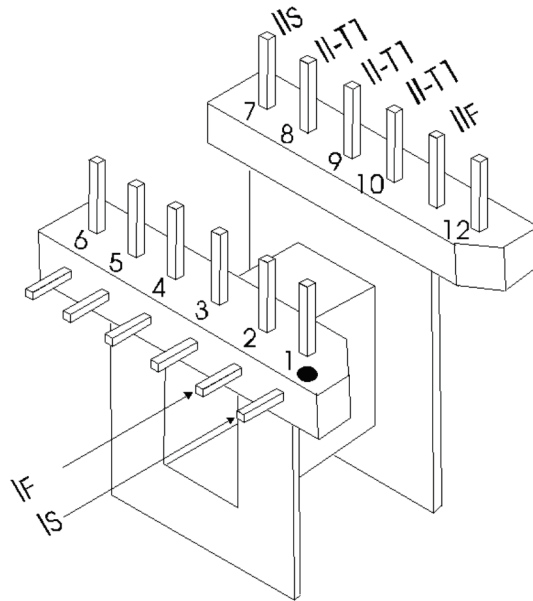

9050 Independence Ave.
 Canoga Park, California 91304
 ☎ (818) 993-4644 ☒ (818) 993-4604

Bobbin:	3/8 x 3/8 12 Pin No Standoff	Part №:	CM-13123
Core:	375EI 8414	Date:	December 21, 2013
Case:	Open	Customer:	Rox Electronics
Terminals:	PC	Service:	1:1 + Mic Out Sound Card Level
Embedment:			

	Use	Notes	Wire	Turns	Tap	Insulation	Engineering
I	<u>Pri</u>	Bifilar	36spn +36 spn	1394			w=16.65 p1=0.312 r2=2.775 r3=0.312