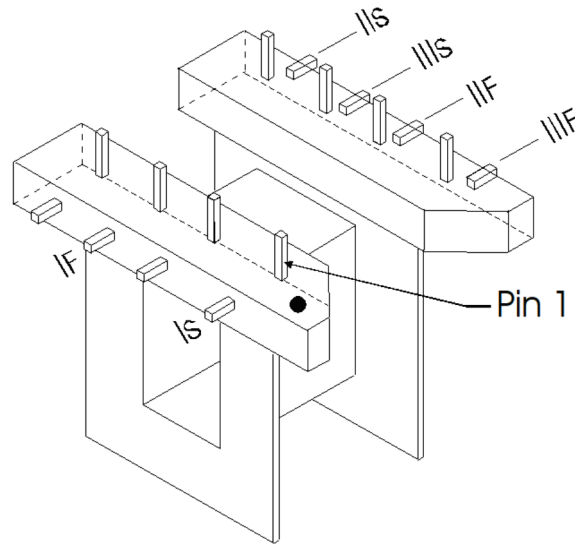

9050 Independence Ave.  
 Canoga Park, California 91304  
 ☎ (818) 993-4644 ☒ (818) 993-4604

<b>Bobbin:</b>	1/2" x 1/2" 8-Pin PC	<b>Part №:</b>	CM-13122PC
<b>Core:</b>	EI-21 Steel + Ni ZEBRA Stack	<b>Date:</b>	December 21, 2013
<b>Case:</b>		<b>Customer:</b>	Classic Audio
<b>Terminals:</b>	PC Pins	<b>Service:</b>	Tri-filar Output - high THD
<b>Embedment:</b>			

	Use:	Notes:	Wire:	Turns	Tap	Insulation
I		I, II, III	30 spn	380		w=18.35 P=0.969
II						