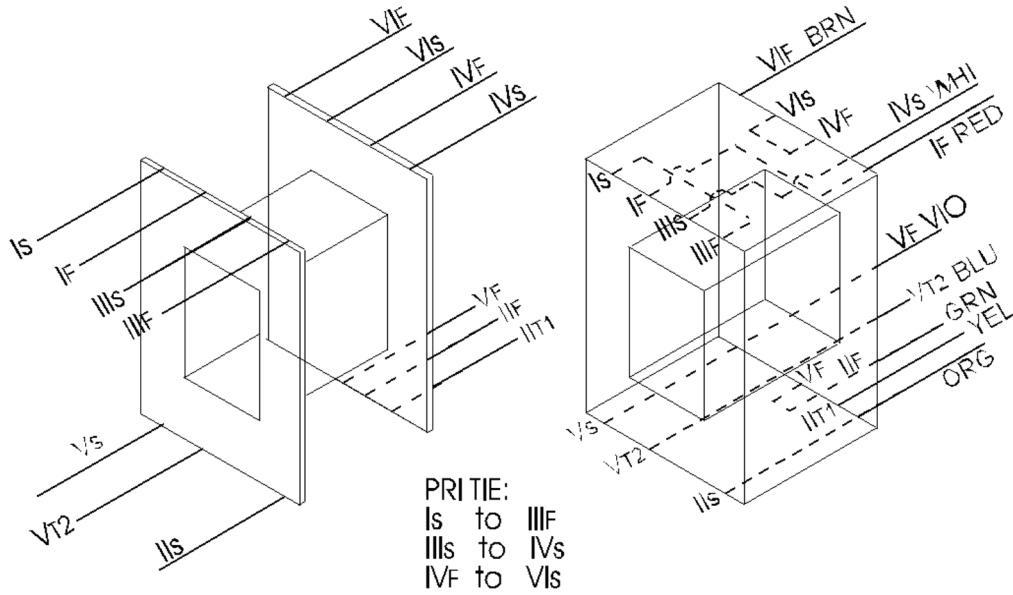

9050 Independence Ave.
 Canoga Park, California 91304
 ☎ (818) 993-4644 ☎ (818) 993-4604

Bobbin:	5/8 x 5/8 GF	Part No:	CM-13107	Rev A
Core:	EI 625 M6	Date:	November 19, 2014	
Case:	CF + SH-100 covers	Customer:	David Meza - Jon Khouzman	
Terminals:	9" - 26 ga	Service:	Tube Output	
Embedment:	Dolphs AC-46		10K : 600/300/150/32	

	Use:	Notes :	Wire:	Turns	Tap	Insulation
I	Pri		35 spn	750		3L Plain Mylar 1 mil L -> L w=21.1mm p=0.170