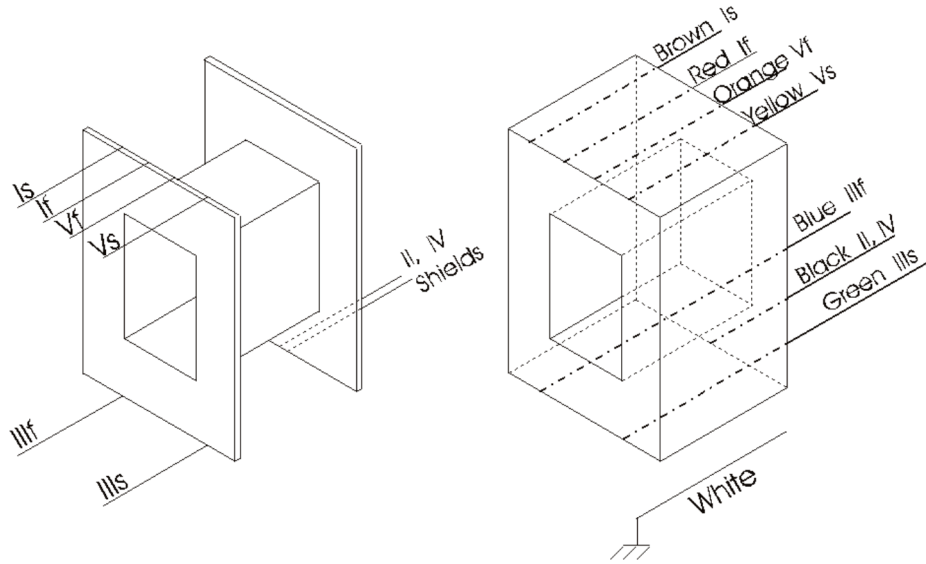

9050 Independence Ave.
 Canoga Park, California 91304
 ☎ (818) 993-4644 ☒ (818) 993-4604

Bobbin:	1/4 x 3/8 NY 029	Part №:	CM-1291
Core:	2425 LE 8414	Date:	September 21, 2012
Case:	ZMC 112-1000	Customer:	Bryce Young (upgrade to CMMI-8B3)
Terminals:	9" Leads 30ga	Service:	Microphone Input
Embedment:	E-Cast F-82		150/600: 3750

	Use:	Notes:	Wire:	Turns	Tap	Insulation
I	Pri		37 spn	399		10 L P Mylar 1 mil